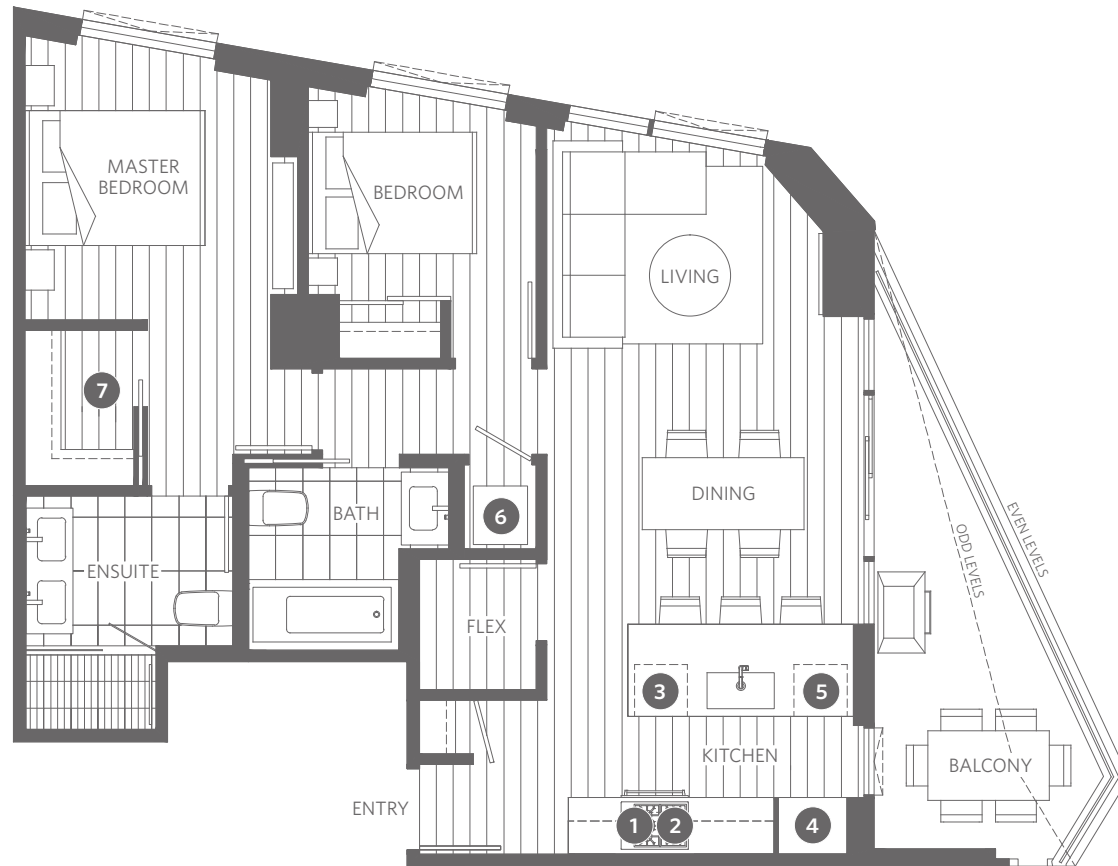

PLAN B6 | 2 BED + 2 BATH + FLEX

INTERIOR 820 SF

EXTERIOR 58 SF (ODD)
105 SF (EVEN)

THE PACIFIC

BY GROSVENOR

- 1 30" gas cooktop by Wolf
30" integrated hood fan by Faber
- 2 24" convection oven by Wolf
- 3 24" microwave by Wolf
- 4 30" integrated refrigerator with
freezer drawers by Sub-Zero
- 5 24" integrated dishwasher by Miele
- 6 High-efficiency washer and dryer
by Miele
- 7 Custom closet by Snaidero

LEVEL 20-29

LEVEL 11-19

N

0 1 2 3 6 10FT