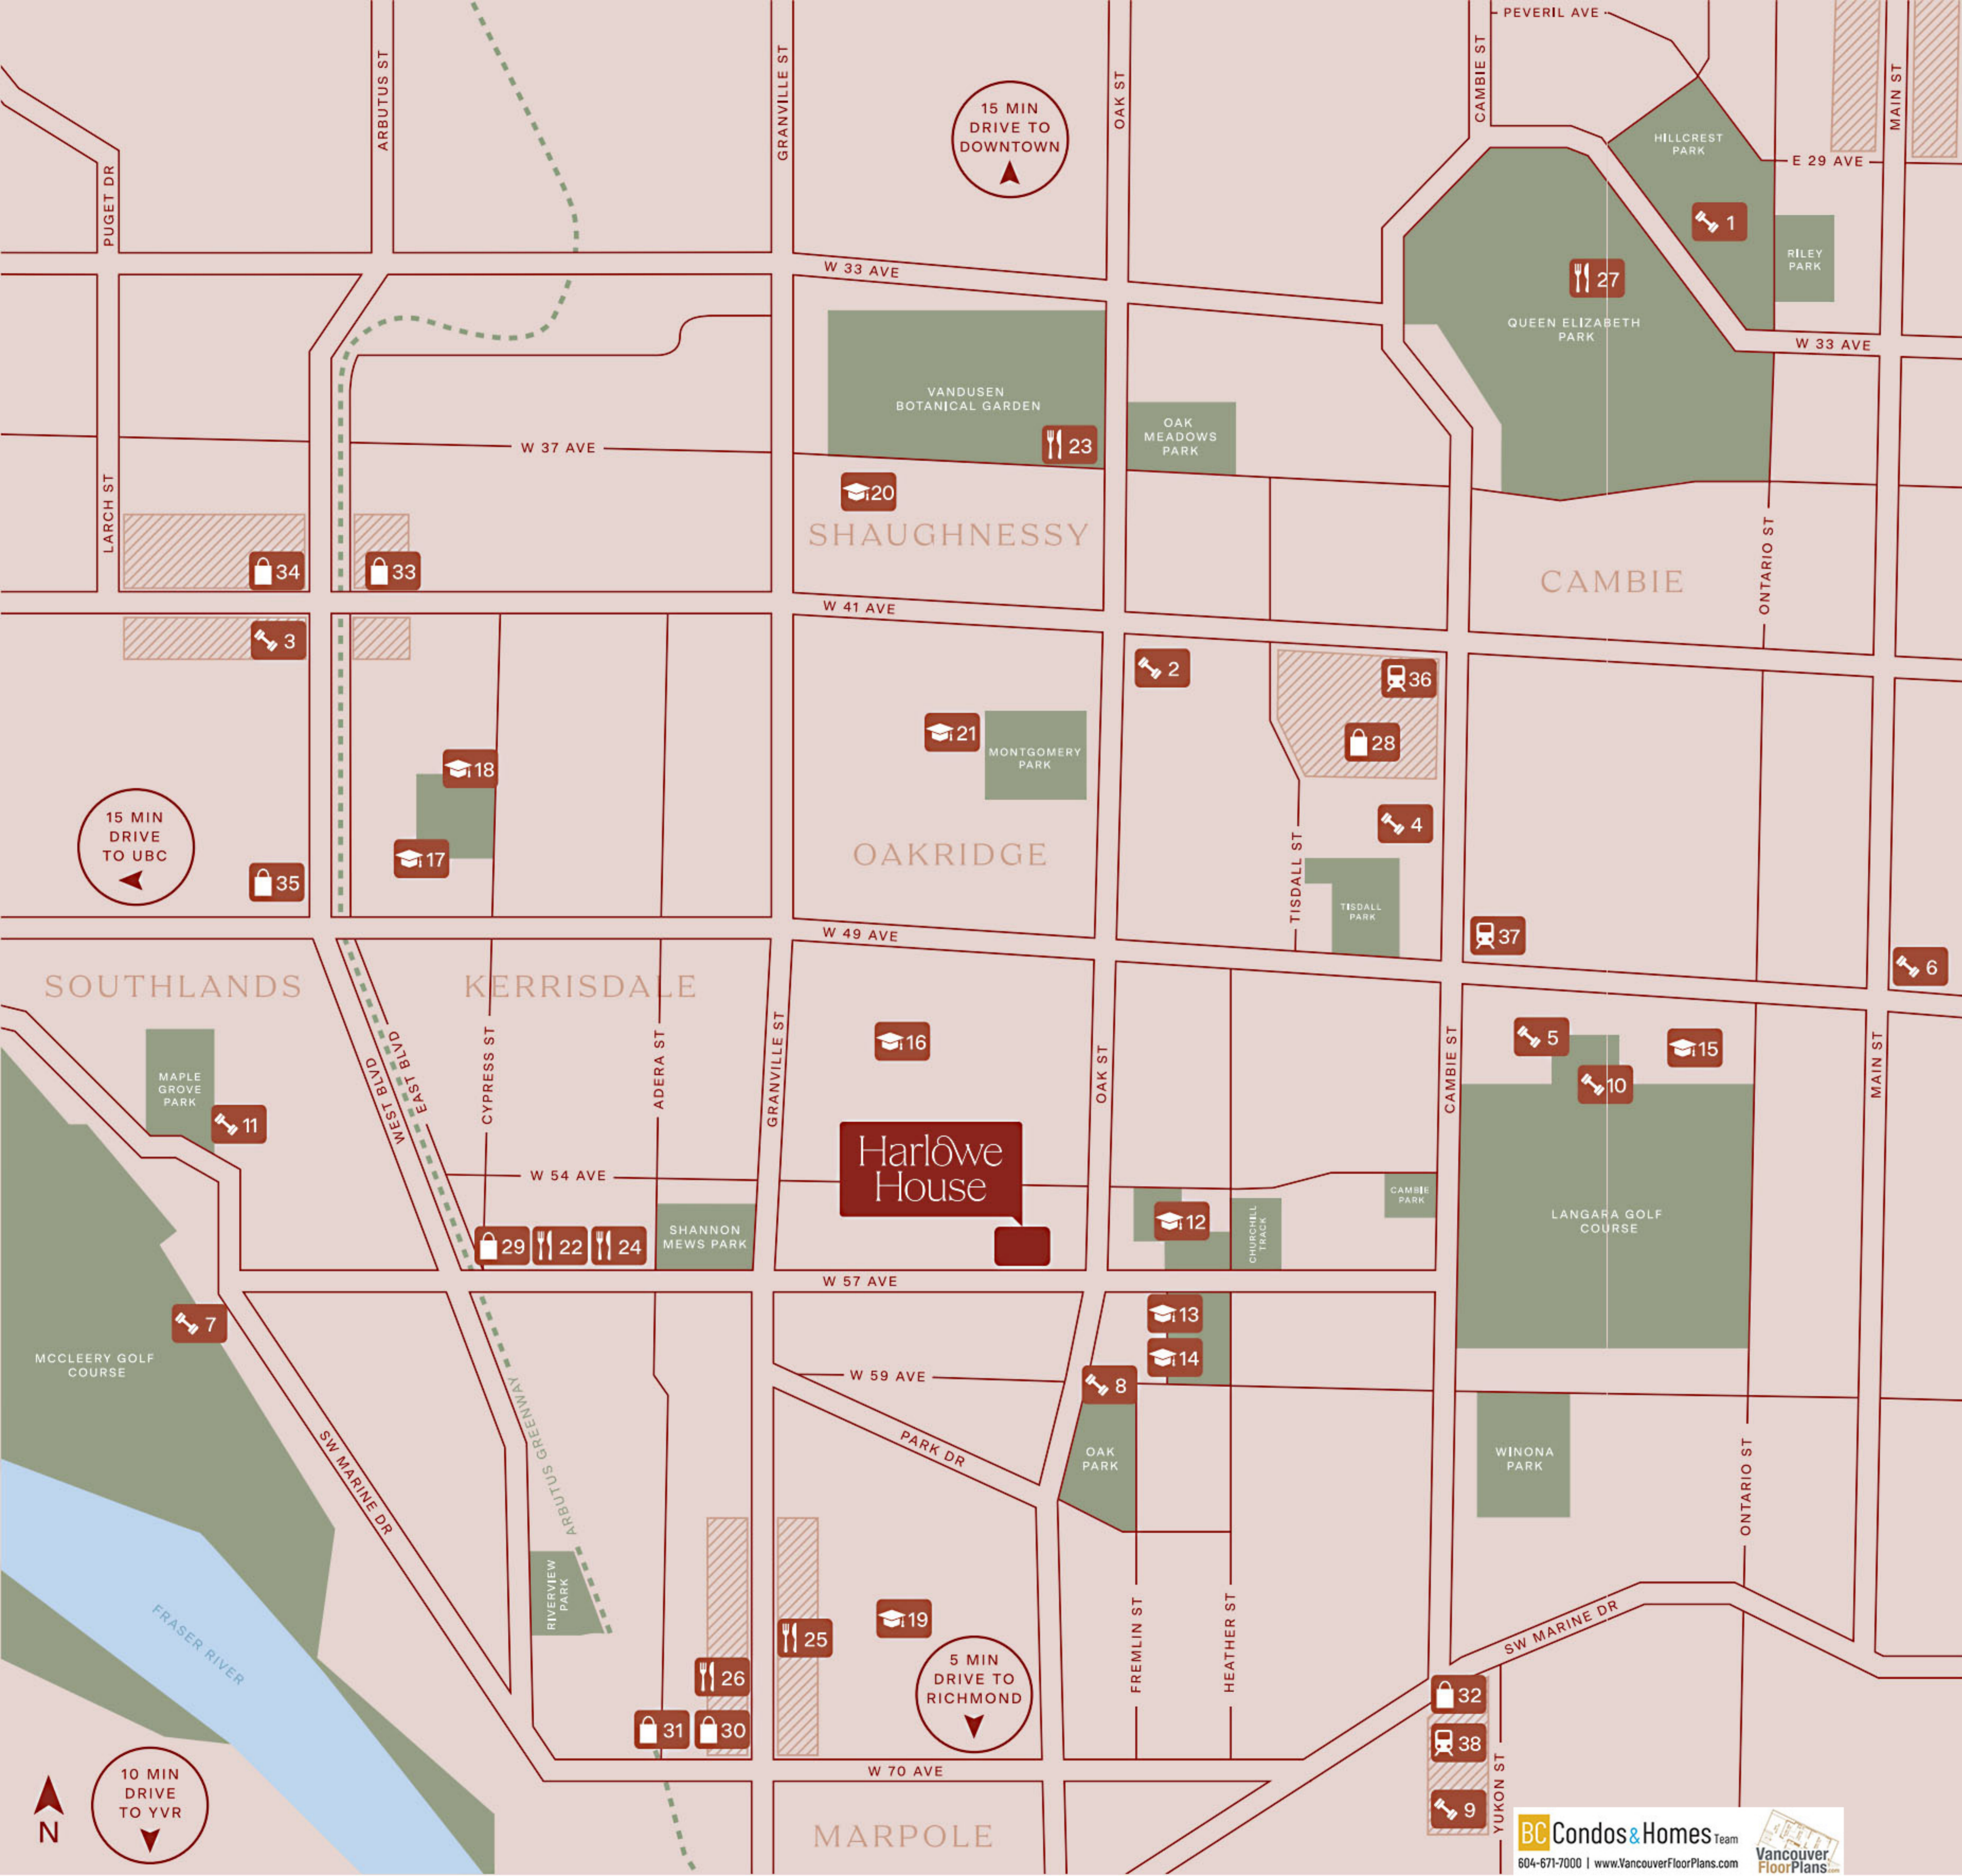

Harlowe House

NEIGHBOURHOOD MAP

Recreation

1. Hillcrest Aquatic Centre
2. Jewish Community Centre
3. Kerrisdale Community Centre
4. Peretz Centre for Secular Jewish Culture
5. Langara Family YMCA
6. Oxygen Yoga & Fitness
7. Marine Drive Golf Club
8. Marpole Oakridge Community Centre
9. Fitness World
10. Langara Trail
11. Maple Grove Pool

Education

12. Sir Winston Churchill Secondary School
13. Sir Wilfrid Laurier Elementary School
14. Ideal Mini School
15. Langara College
16. Little Munchkin Daycare
17. Magee Secondary School
18. Maple Grove Elementary School
19. Marpole Bilingual Montessori
20. Vancouver College
21. Sir William Osler Elementary School

Dining

22. Okini Restaurant & Bar
23. Shaughnessy Restaurant
24. Bean Around The World Coffee
25. Red Star Seafood Restaurant
26. Starbucks
27. Seasons In The Park

Shopping

28. Oakridge Centre Redevelopment
29. Choices Markets
30. Safeway Marpole
31. BC Liquor
32. T&T Supermarket Marine Gateway Store
33. Petit Pont Kerrisdale
34. Hill's Of Kerrisdale
35. Save-On-Foods

Transportation

36. Oakridge 41st Ave Station
37. Langara 49th Ave Station
38. Marine Drive Station

Central Area

Shops, Dining and Entertainment