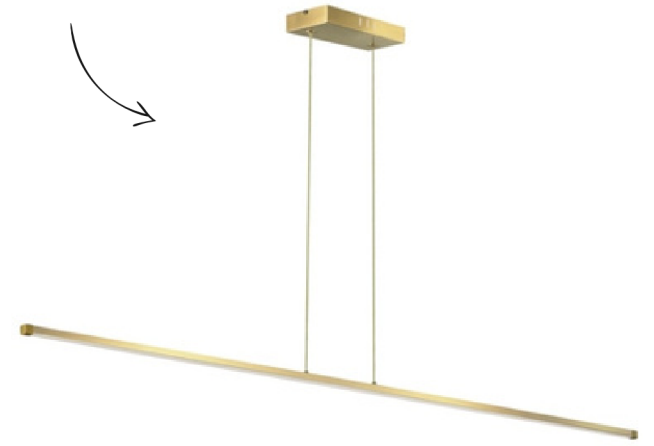

MUNROE

FEATURES AND FINISHES

DAWN

DINING ROOM FIXTURE

DAINOLITE HORIZ PENDANT

WALL PAINT

PURE WHITE

COUNTERTOP AND KITCHEN BACKSPLASH

CYRUS CASCADE IN LAMINATE

CABINETRY

KITCHEN LOWERS, ISLAND AND BATHROOM VANITY

BATHROOM VANITY

MAXIM LIGHTING IN GOLD

CABINETRY

UPPER KITCHEN | FLAT PANEL

DUSK