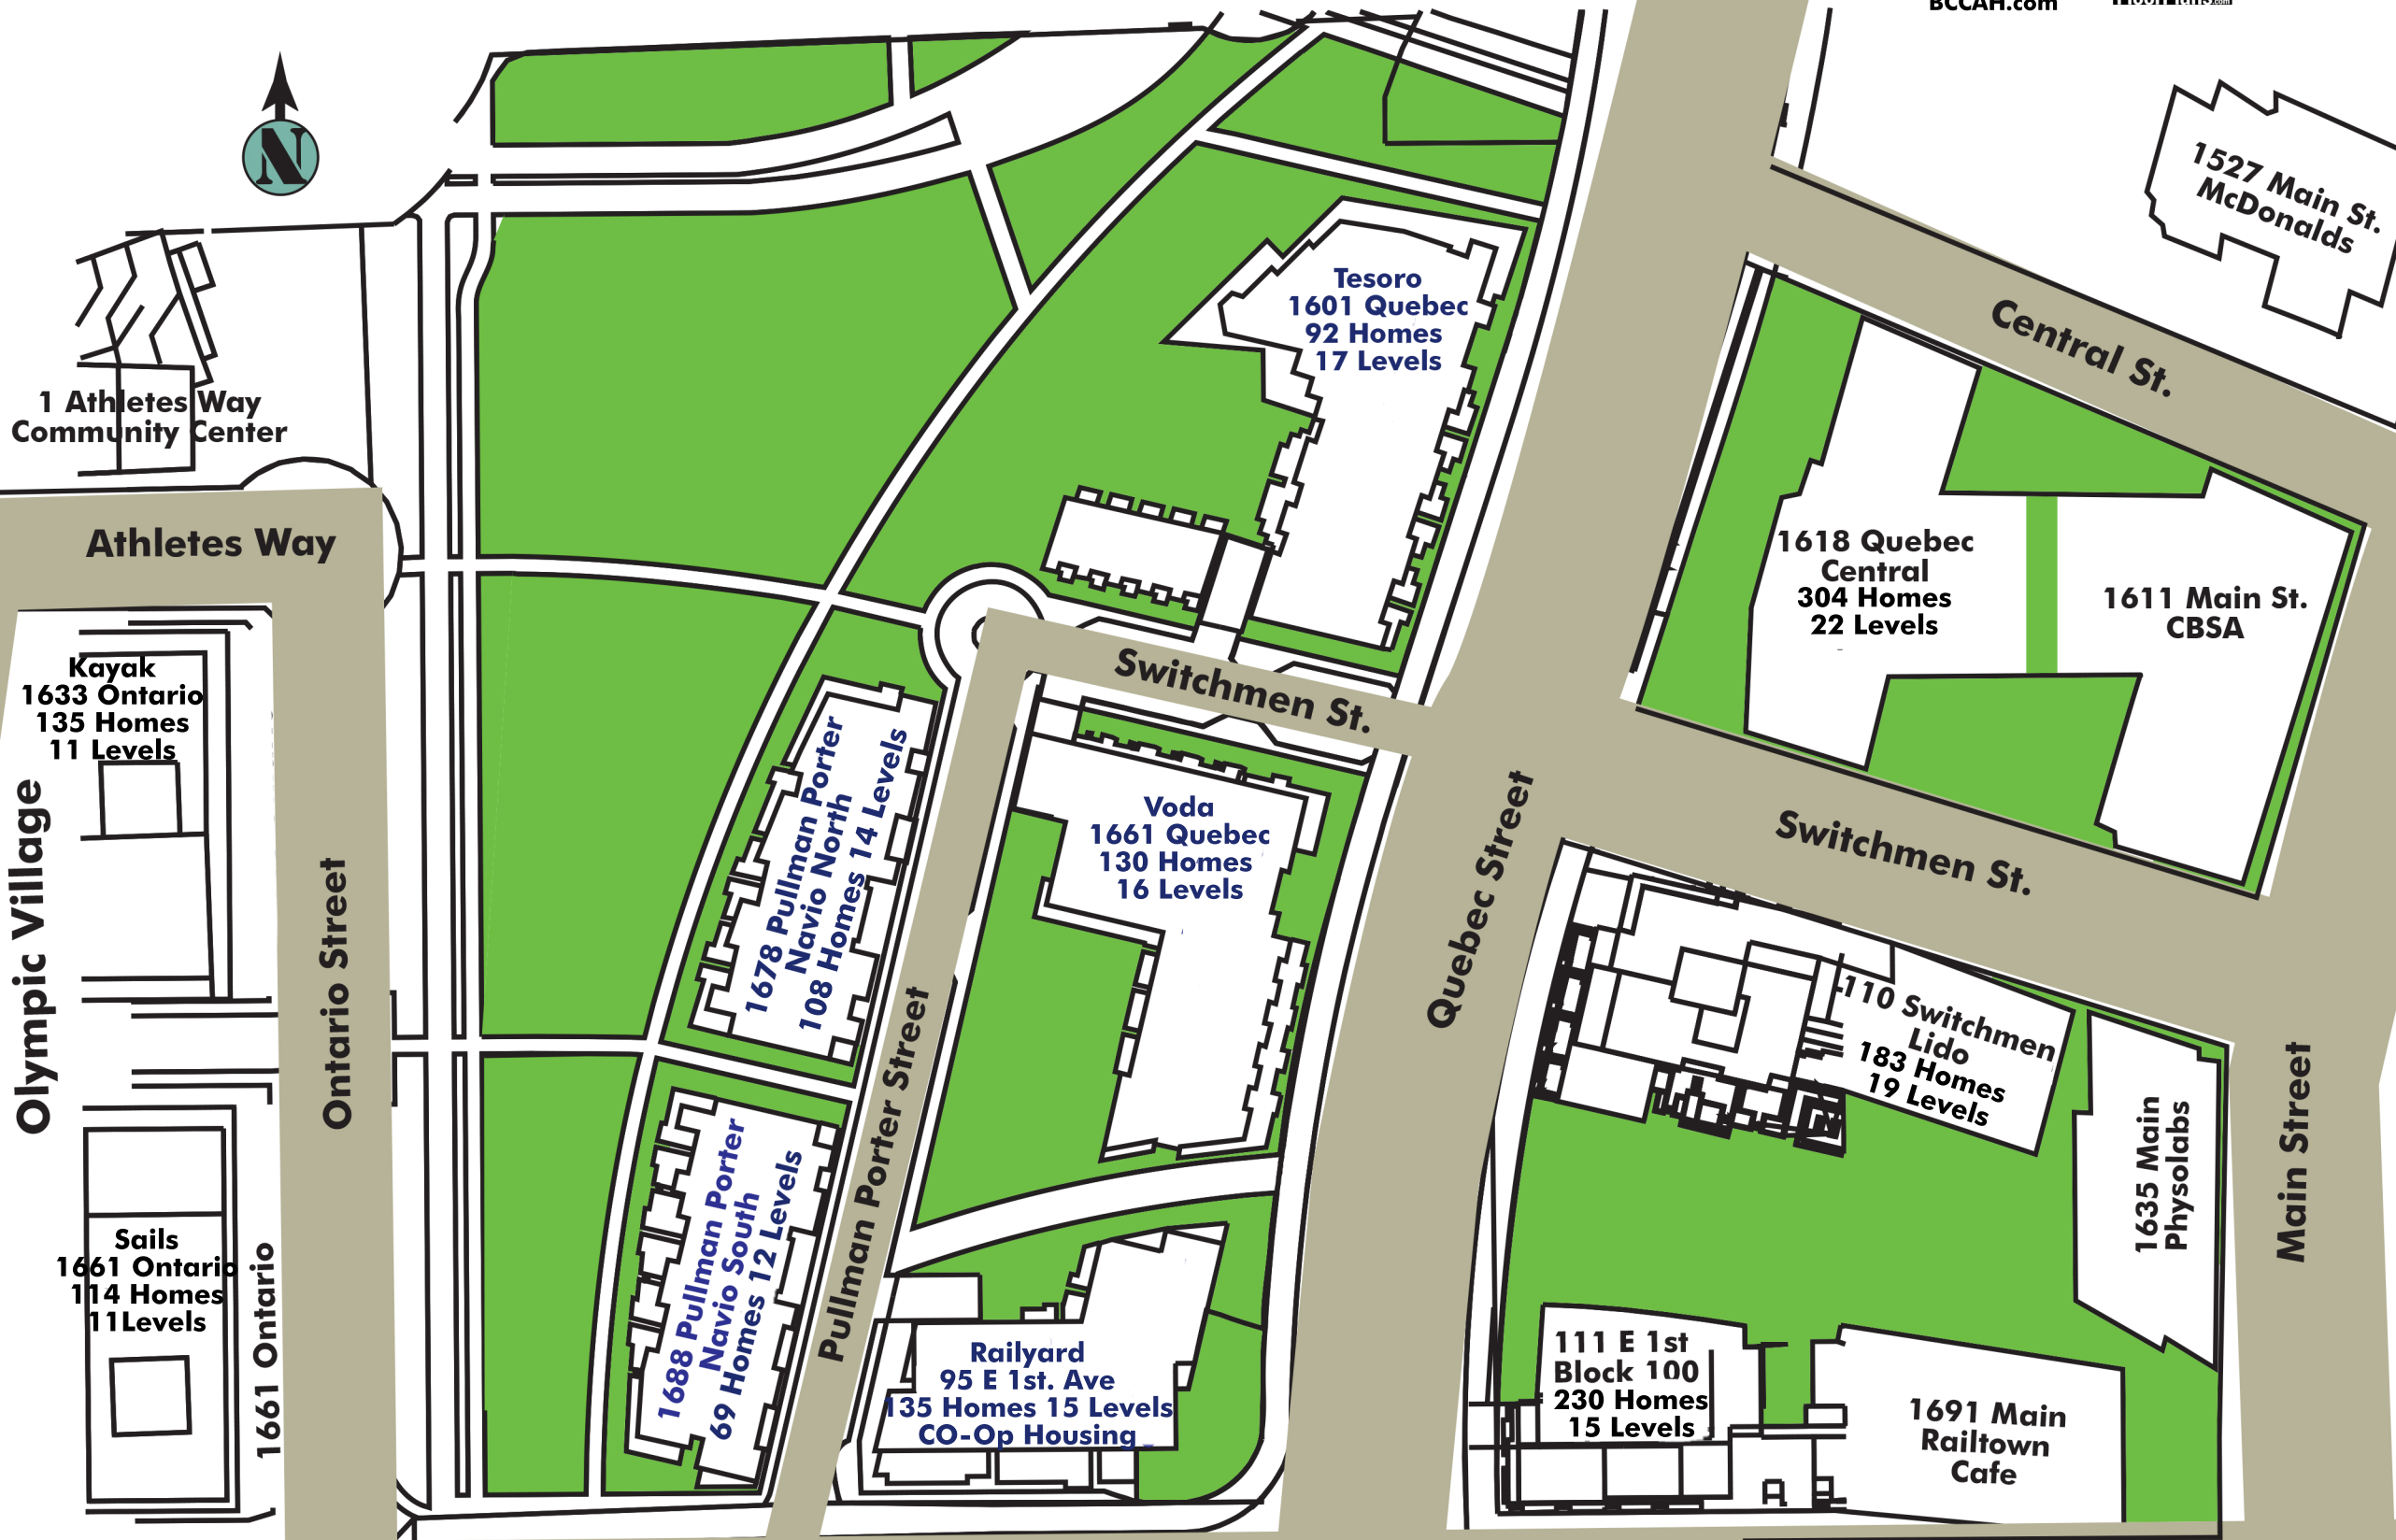

The Creek By Concert

Copyright 2023

BC Condos & Homes Team
604-671-7000
BCCA.com

1 Athletes Way
Community Center

Athletes Way

Kayak
1633 Ontario
135 Homes
11 Levels

Olympic Village

Ontario Street

1527 Main St.
McDonalds

Tesoro
1601 Quebec
92 Homes
17 Levels

Central St.

1618 Quebec
Central
304 Homes
22 Levels

1611 Main St.
CBSA

Switchmen St.

1678 Pullman Porter
Navio North
108 Homes 14 Levels

Voda
1661 Quebec
130 Homes
16 Levels

Switchmen St.

110 Switchmen
Lido
183 Homes
19 Levels

1635 Main
Physolabs

Main Street

Pullman Porter Street

1688 Pullman Porter
Navio South
69 Homes 12 Levels

Railyard
95 E 1st. Ave
135 Homes 15 Levels
CO-Op Housing

111 E 1st
Block 100
230 Homes
15 Levels

1691 Main
Railtown
Cafe

East 1st Avenue