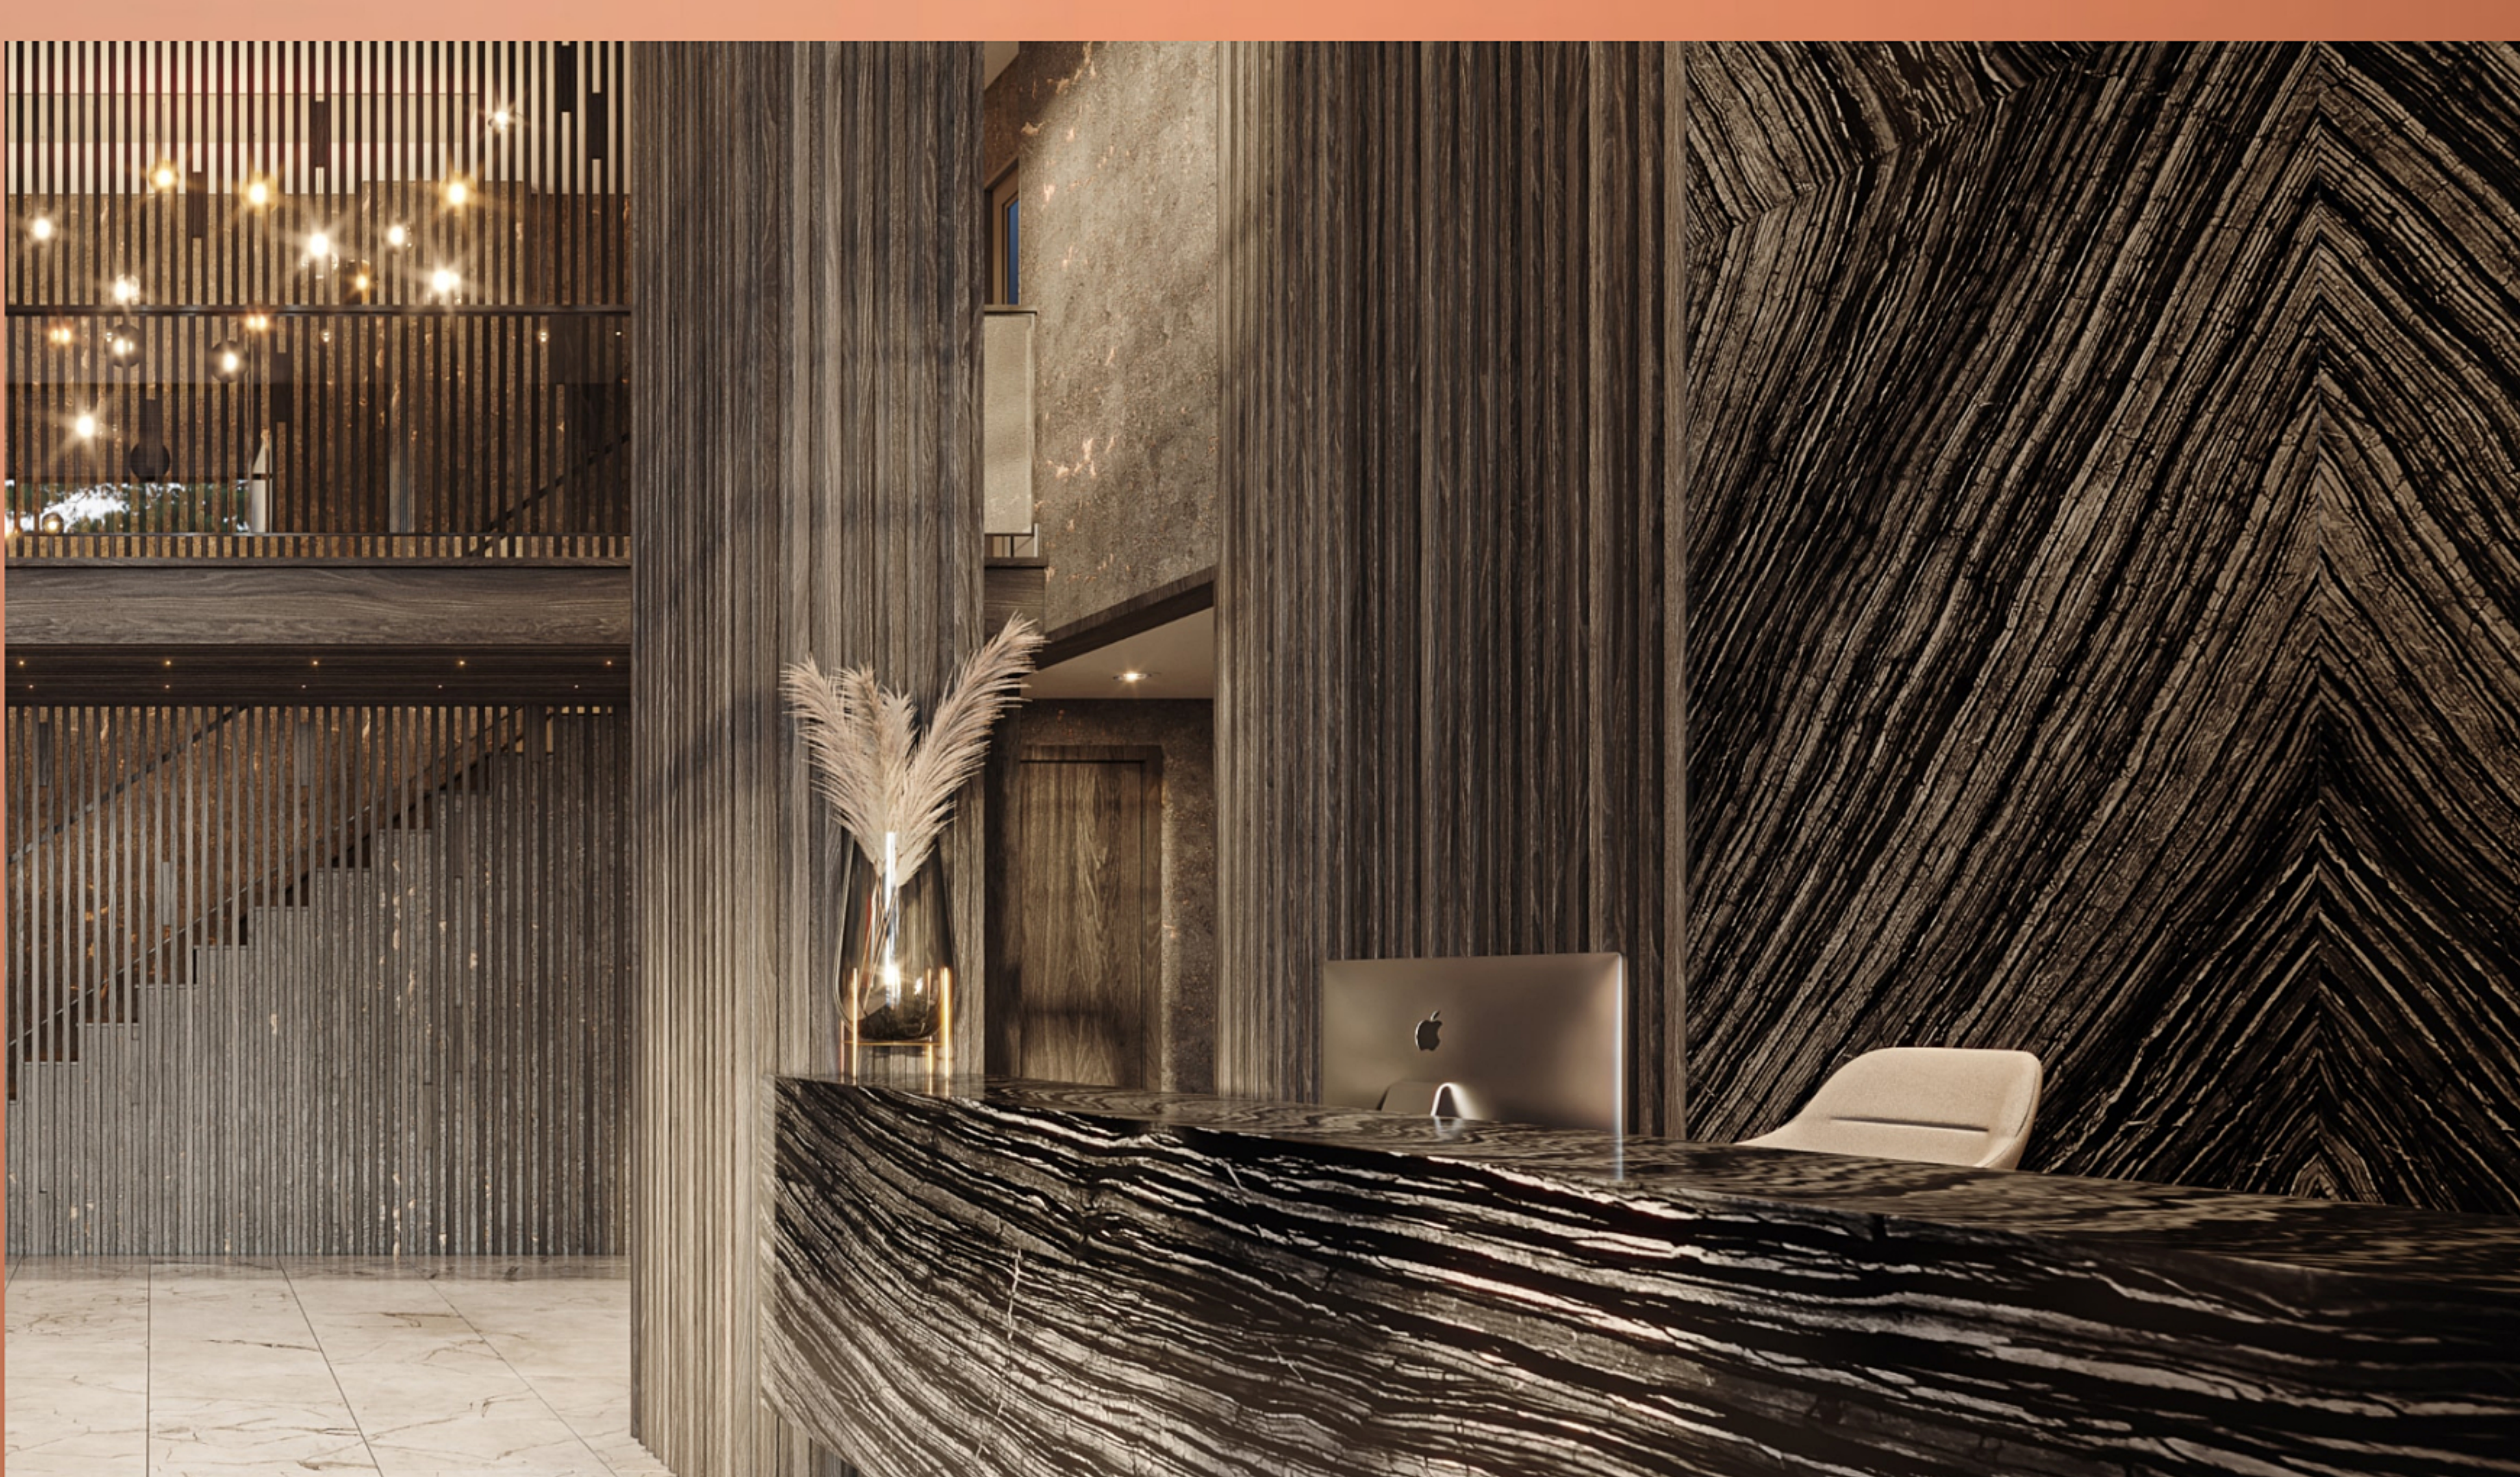

Designed by Arcadis IBI Group, the building's West Coast contemporary architecture is enhanced by a striking entrance canopy and double-height lobby to welcome you home.