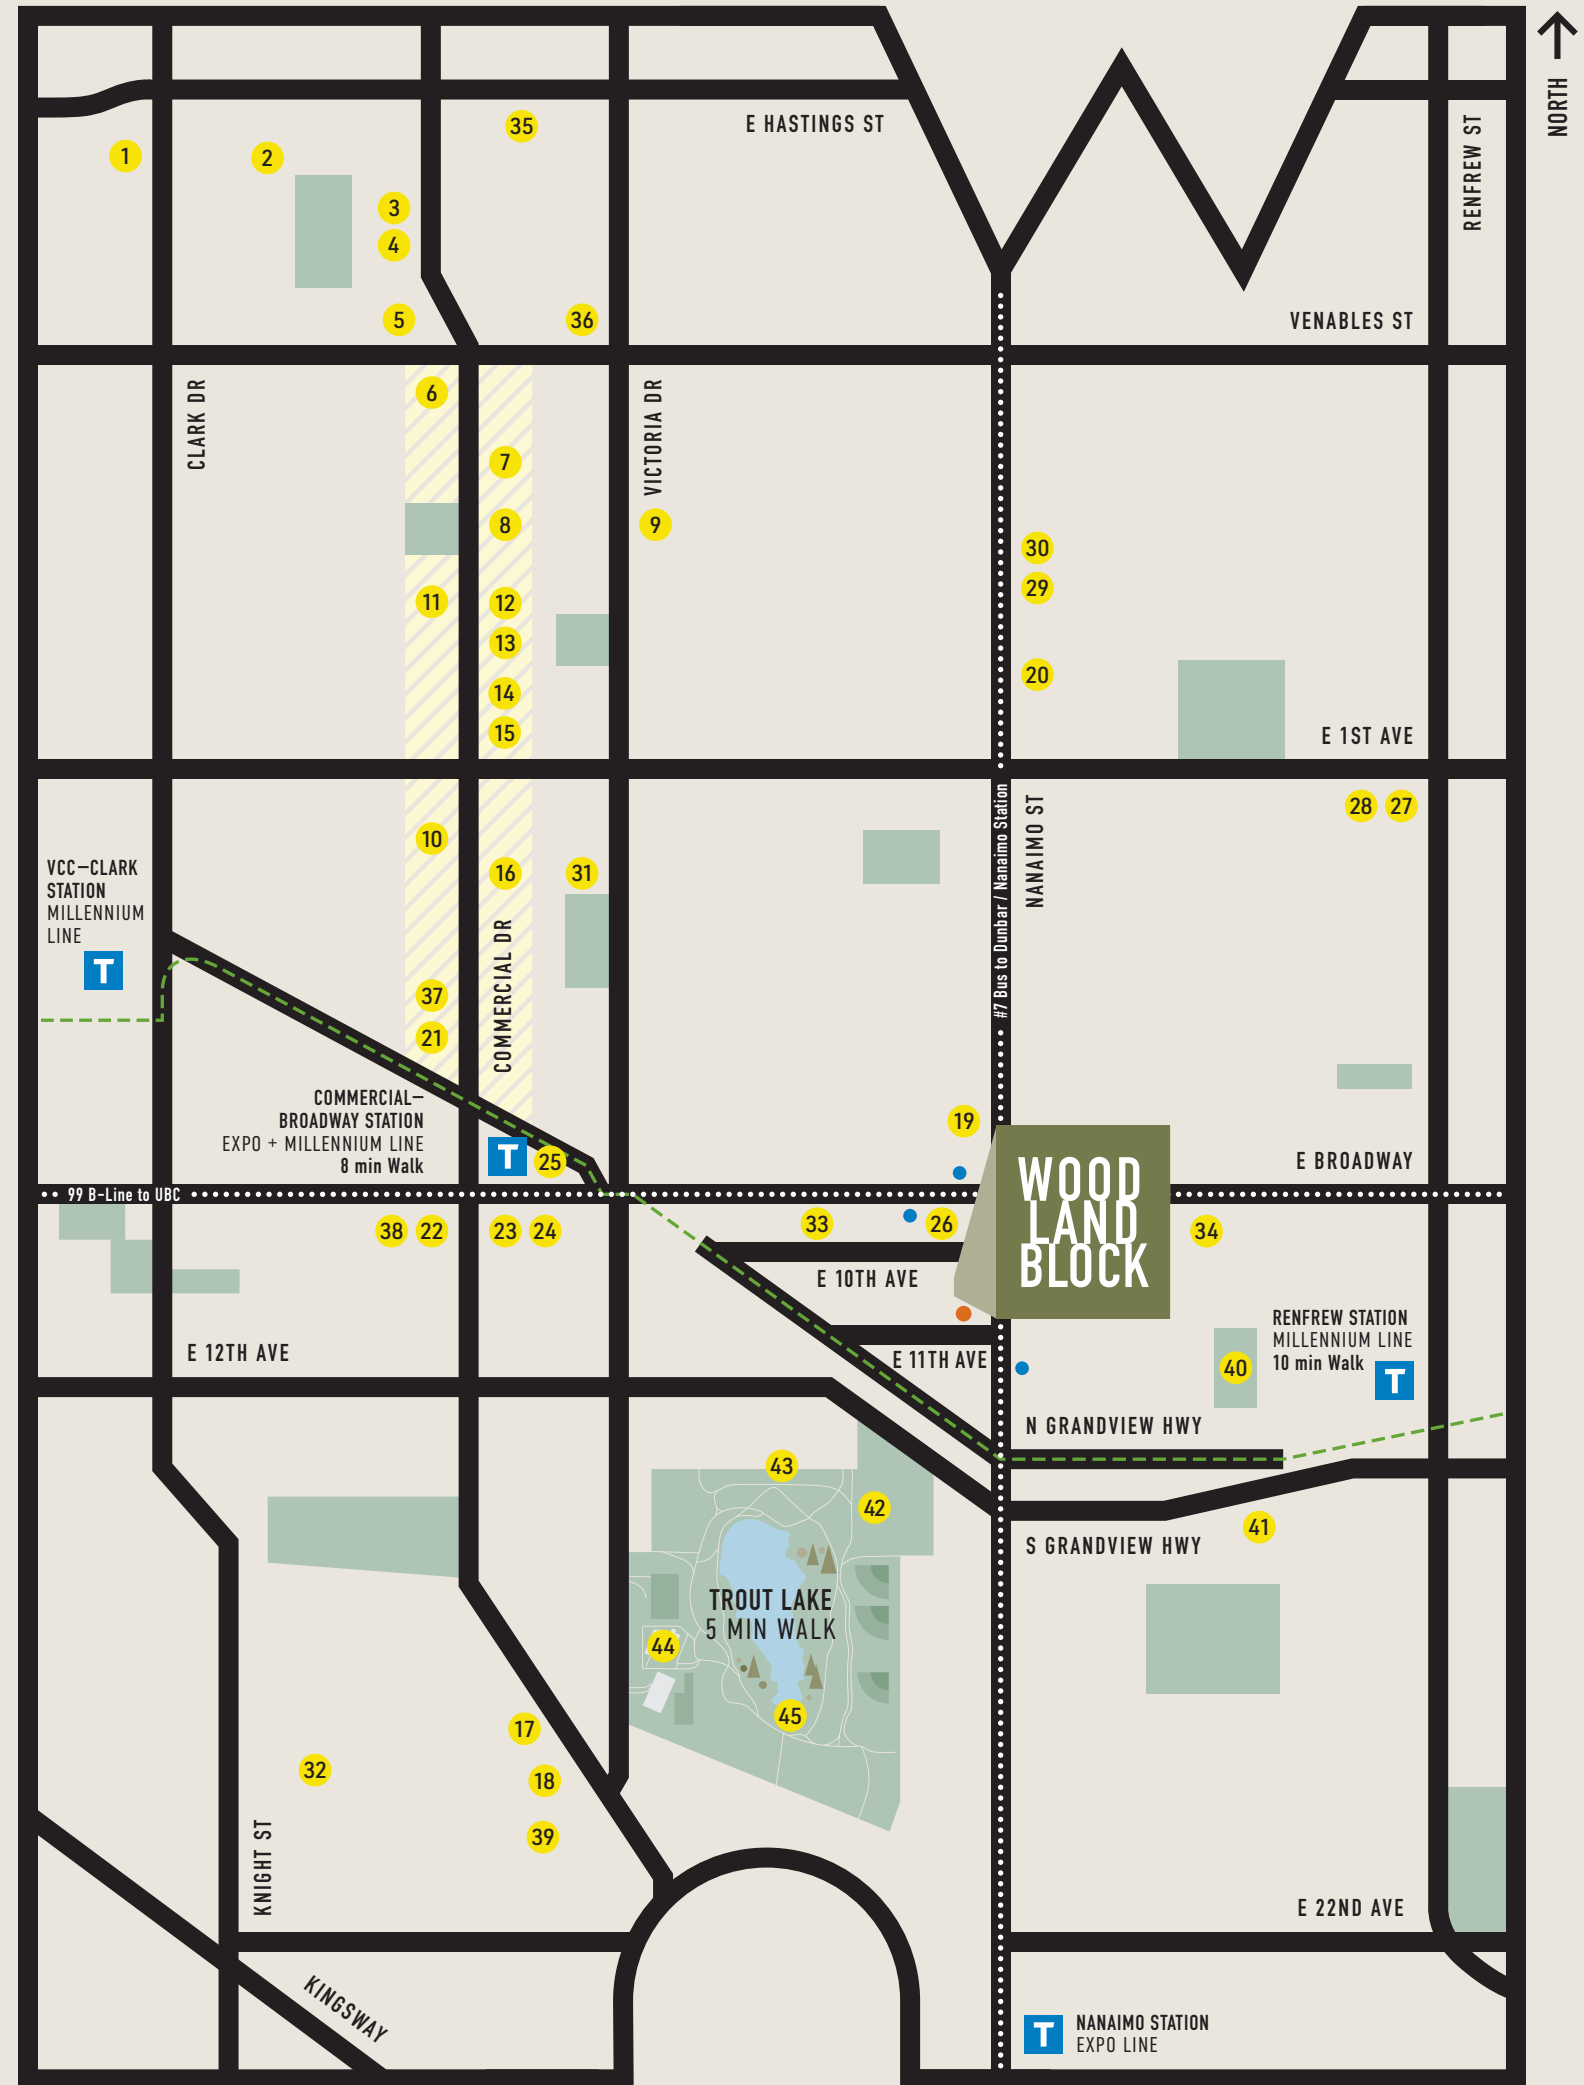

YOUR NEIGHBOURHOOD

EATS + DRINKS

- 1 Superflux Beer Company
- 2 Earnest Ice Cream
- 3 Pepino's Spaghetti House
- 4 Caffé La Tana
- 5 East Van Brewing Company
- 6 Downlow Chicken Shack
- 7 Lunch Lady
- 8 Havana
- 9 Via Tevere Pizzeria
- 10 La Grotta Del Formaggio
- 11 LIVIA Forno e Vino
- 12 Sopra Sotto Pizzeria
- 13 Bar Corso
- 14 La Mezcaleria
- 15 Liberty Wine
- 16 Prado Cafe
- 17 Flourist Bakery
- 18 Collective Goods Bistro & Grocer
- 19 Bon's Off Broadway
- 20 To Live For Bakery & Cafe

DAILY ESSENTIALS

- 21 City Avenue Market
- 22 BMO
- 23 CIBC
- 24 Safeway
- 25 Shoppers Drug Mart
- 26 TD Canada Trust
- 27 Scotiabank
- 28 T&T Supermarket
- 29 Renzullo Market
- 30 Columbus Meats

LEARN

- 31 Queen Victoria Annex
- 32 Tye Elementary School
- 33 Laura Secord Elementary School
- 34 Vancouver Technical Secondary School

PLAY + ENTERTAIN

- 35 Mudlab Pottery
- 36 The Cultch
- 37 Grandview Lanes
- 38 Rio Theatre
- 39 Equinox Gallery
- 40 Van Tech Soccer Field
- 41 Italian Cultural Centre

TROUT LAKE

- 42 John Hendry Park (Trout Lake Park)
- 43 Trout Lake Farmers Market
- 44 Trout Lake Community Centre
- 45 Trout Lake Beach

← DOWNTOWN 8-12 min Drive / 19 min SkyTrain

● WOODLAND BLOCK PRESENTATION CENTRE

● NEAREST BUS STOPS

--- CENTRAL VALLEY GREENWAY