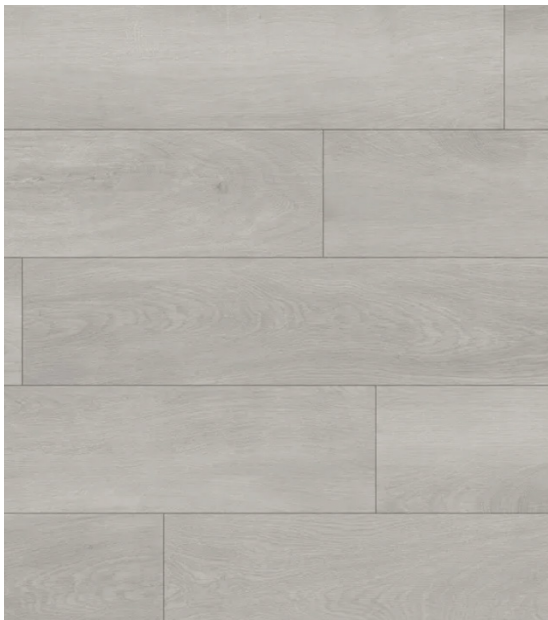

TYPICAL UNIT FINISHES

Flooring (Vinyl)

MATERIAL/MFR: Vinyl, Elevation

COLOUR/CODE: Columbia

SERIES/DIM: Rigid Core SPC Flooring,
7"x 48"

INSTALL: TBC

Flooring Upgrade (Hardwood)

MATERIAL/MFR: Oak, Engineered
Hardwood, Urbanwood Flooring