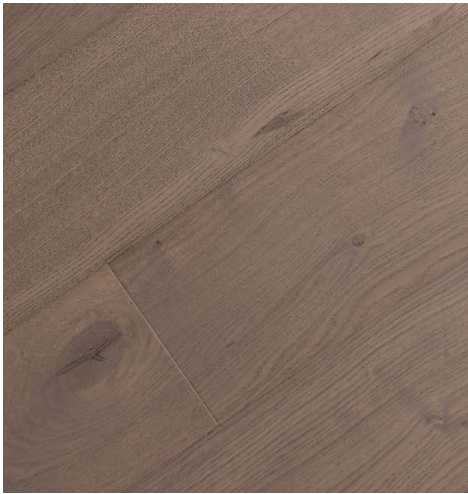

Flooring Upgrade

MATERIAL/MFR: Engineered Hardwood, Urbanwood Floor

COLOUR/FINISH: Yorkville, Ultra Matte

SERIES/DIM: Urban Lifestyle Collection, 7.5" width x assorted 26-75" lengths

INSTALL: TBC

Cabinetry A