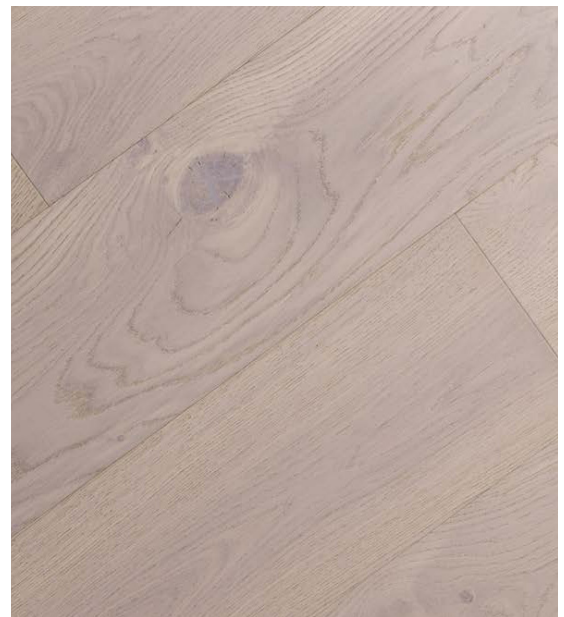

TYPICAL UNIT FINISHES

Flooring (Vinyl)

MATERIAL/MFR: Vinyl, Elevation

COLOUR/CODE: Columbia

SERIES/DIM: Rigid Core SPC Flooring,
7"x 48"

INSTALL: TBC

Flooring Upgrade (Hardwood)

MATERIAL/MFR: Oak, Engineered
Hardwood, Urbanwood Flooring