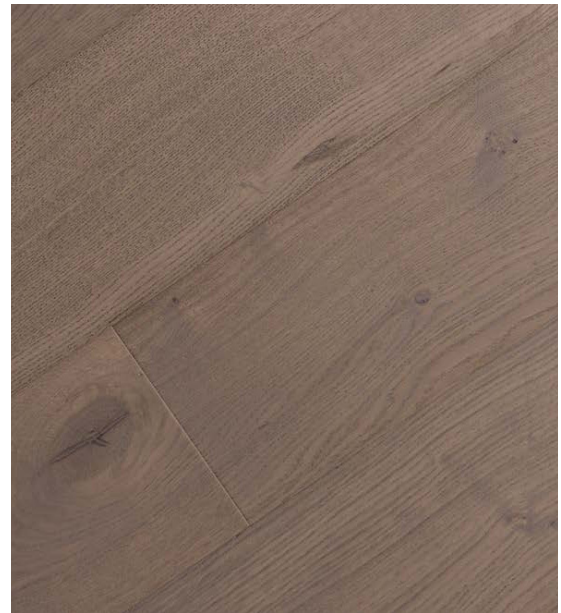

Flooring Upgrade (Hardwood)

MATERIAL/MFR: Engineered Hardwood,
Urbanwood Floor
COLOUR/FINISH: Yorkville, Ultra Matte
SERIES/DIM: Urban Lifestyle Collection, 7.5"
width x assorted 26-75" lengths
INSTALL: TBC