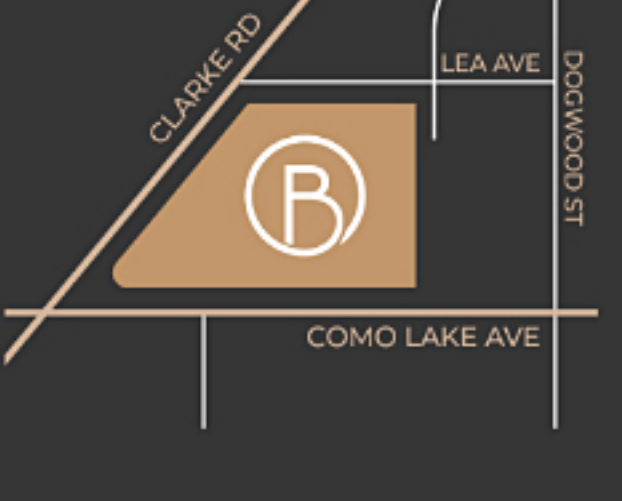

SITE LOCATION
CLARKE & COMO,
COQUITLAM, BC

CONTACT US
BPD@INTERCULF.COM