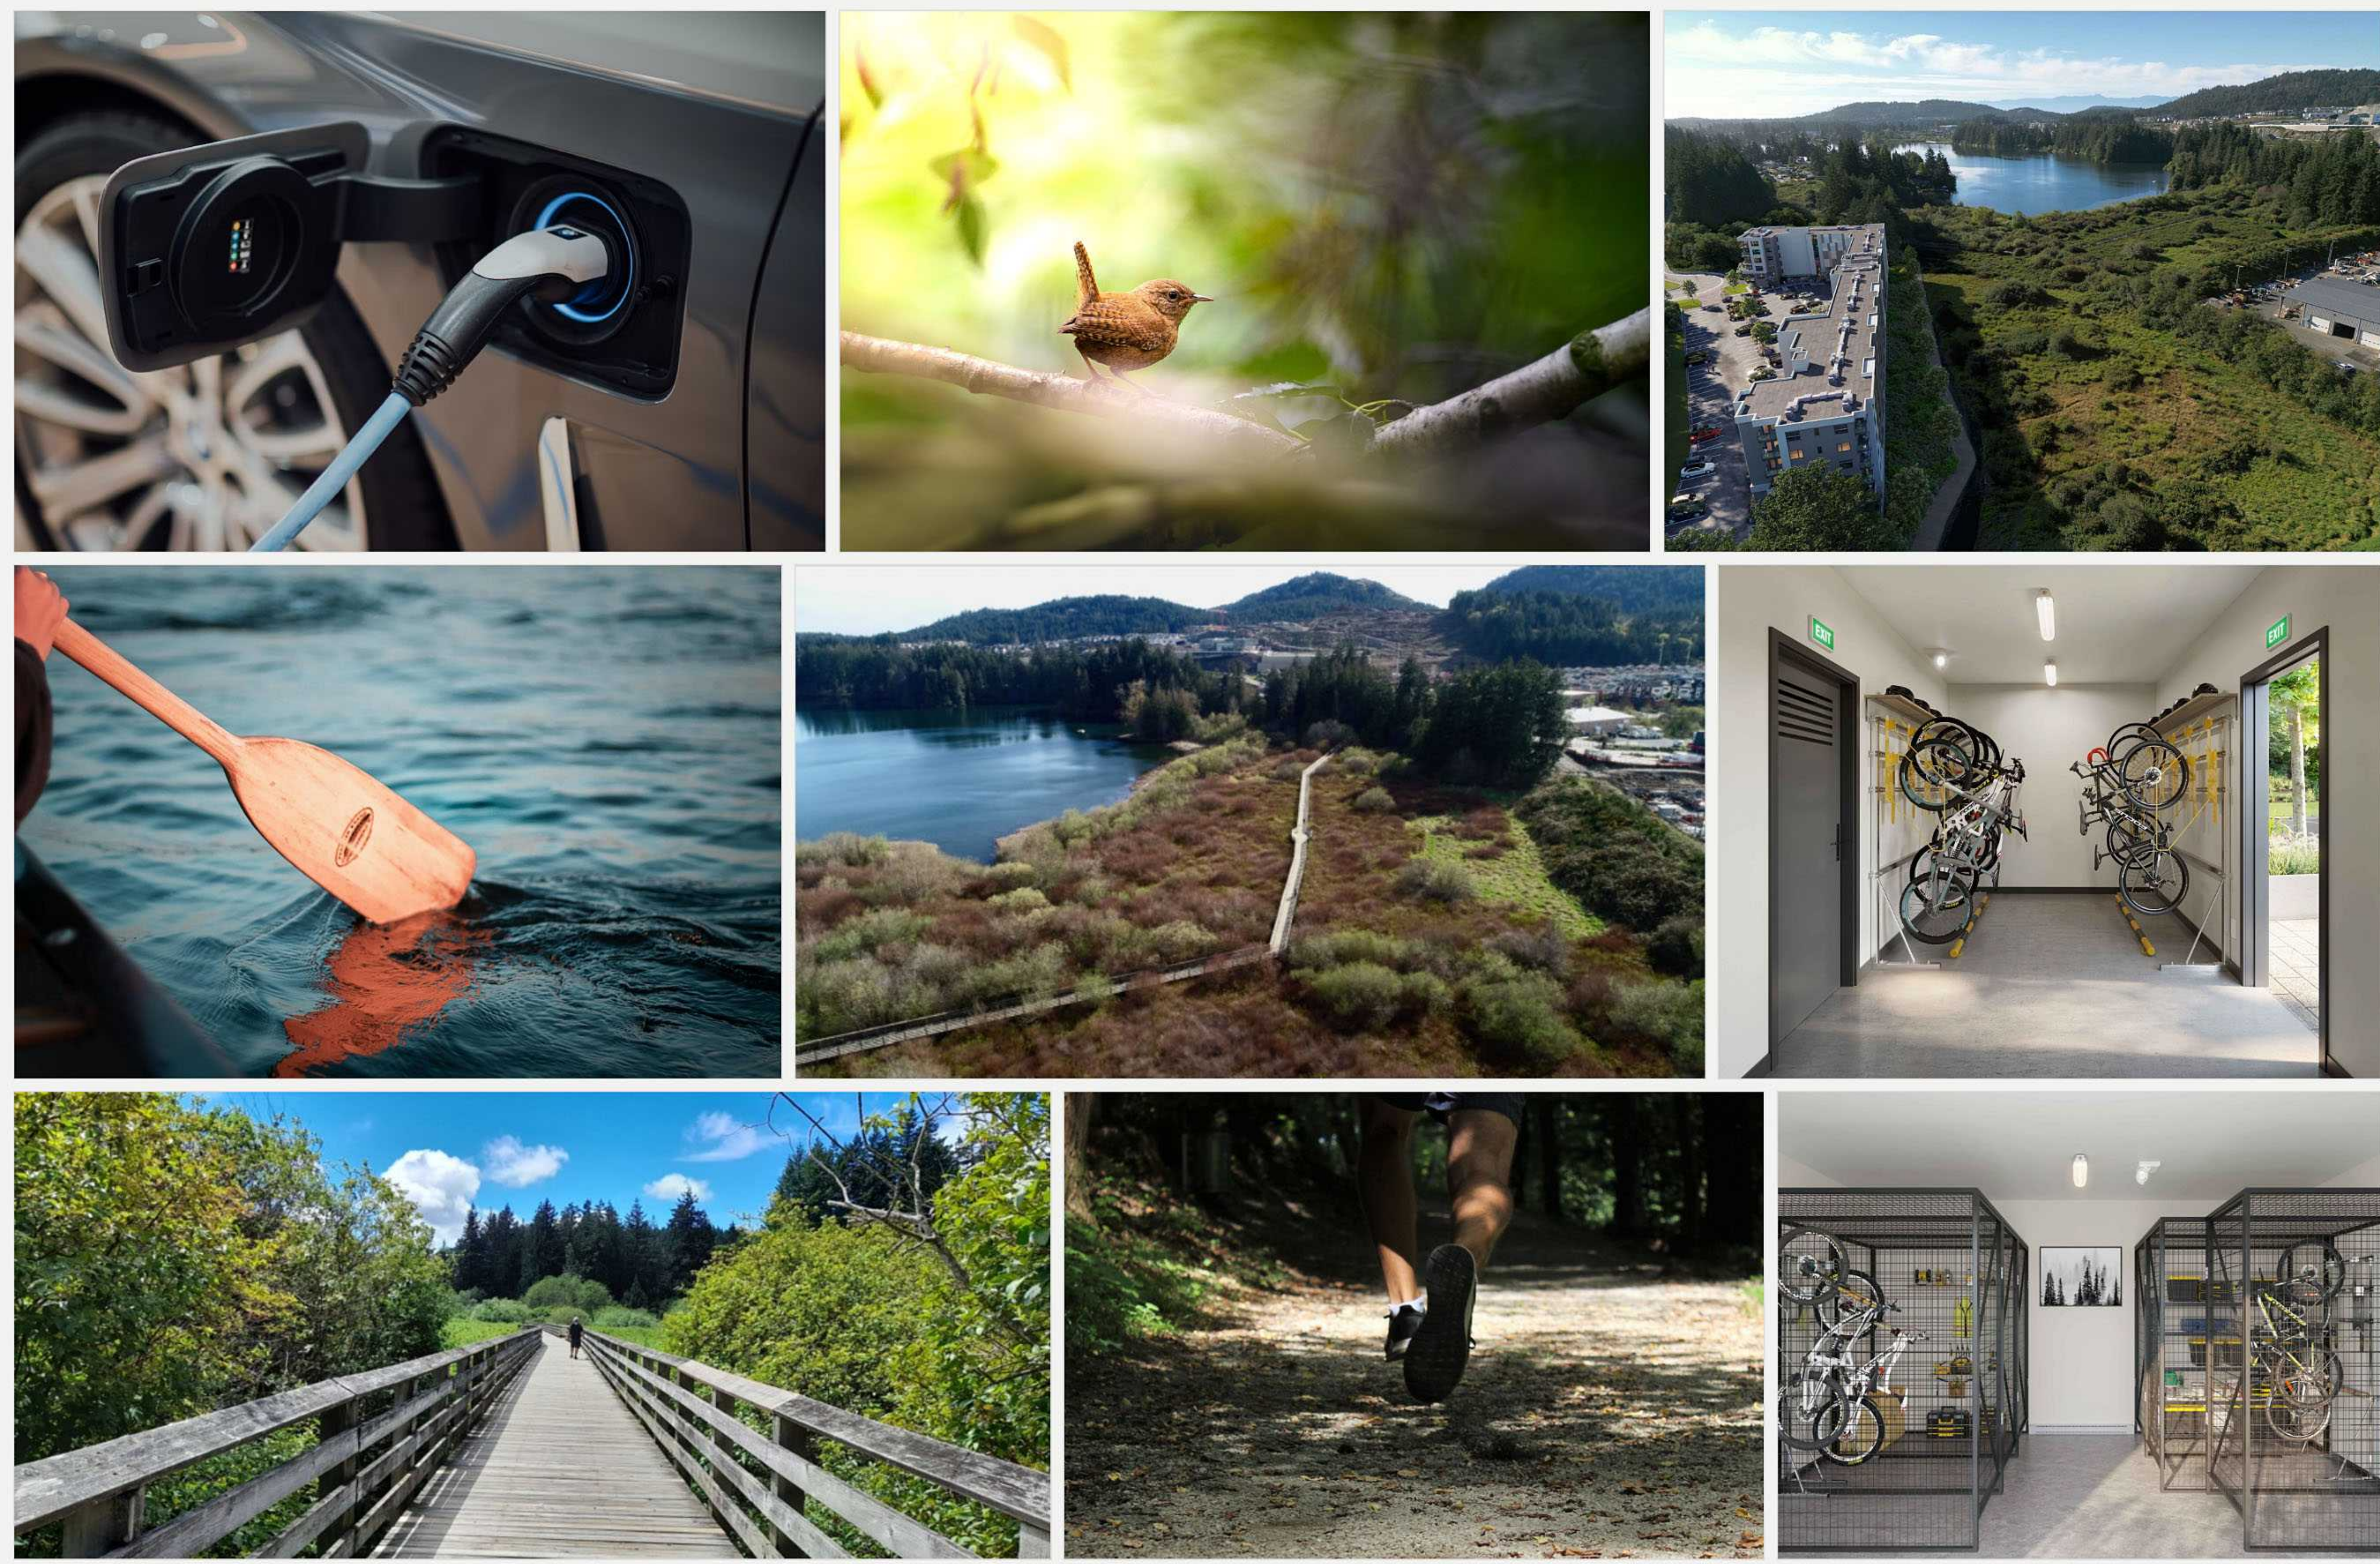

TRAILSIDE AT THE LAKE NOW SELLING!

REGISTER NOW

1 & 2 BEDROOM HOMES

Welcome to Trailside at the Lake, an idyllic community poised on the shores of Langford Lake.

Trailside at the Lake offers 1- and 2-bedroom lakeside homes equipped with all the amenities for modern living. Here, live amongst nature and embrace a lifestyle ripe with opportunities. Connect with community and build lasting memories in this idyllic environment where culture and nature intertwine.

NATURE
AT YOUR
DOORSTEP

DISCOVER YOUR NEW HOME >

NATURALLY
INSPIRED
LIVING

Balanced Living in a Connected Community

Trailside at the Lake lets you immerse yourself in nature all year round. From here, you're just moments from Langford, an island hub steeped in small town charm. Enjoy convenient access to Vancouver Islands extensive trail network, world-class golfing and outdoor activities, and the cultural heart of Victoria.

Contemporary homes inspired by the bounty of nature.

Trailside at the Lake's two six-storey buildings were expertly designed to emphasize views of Langford Lake and the surrounding parklands. Their modern interiors are the perfect place to connect with loved ones, relax at the end of the day, or simply observe the beauty of your surroundings.

NATURALLY INSPIRED LIVING

Welcome to Trailside at the Lake, an idyllic community poised on the shores of Langford Lake.

ALL THE NECESSARY INGREDIENTS FOR LAKESIDE LIVING.

Exceptional amenities influenced by lush, natural surroundings. Island living promises a balanced lifestyle and encourages harmonious existence with nature. Here, building amenities have been designed to do just that. Residents will have access to secure bike storage and a private storage locker conveniently located on each floor, perfect for storing camping gear or a kayak. Future-friendly parking stalls include available EV hookups to help you reduce your carbon footprint.