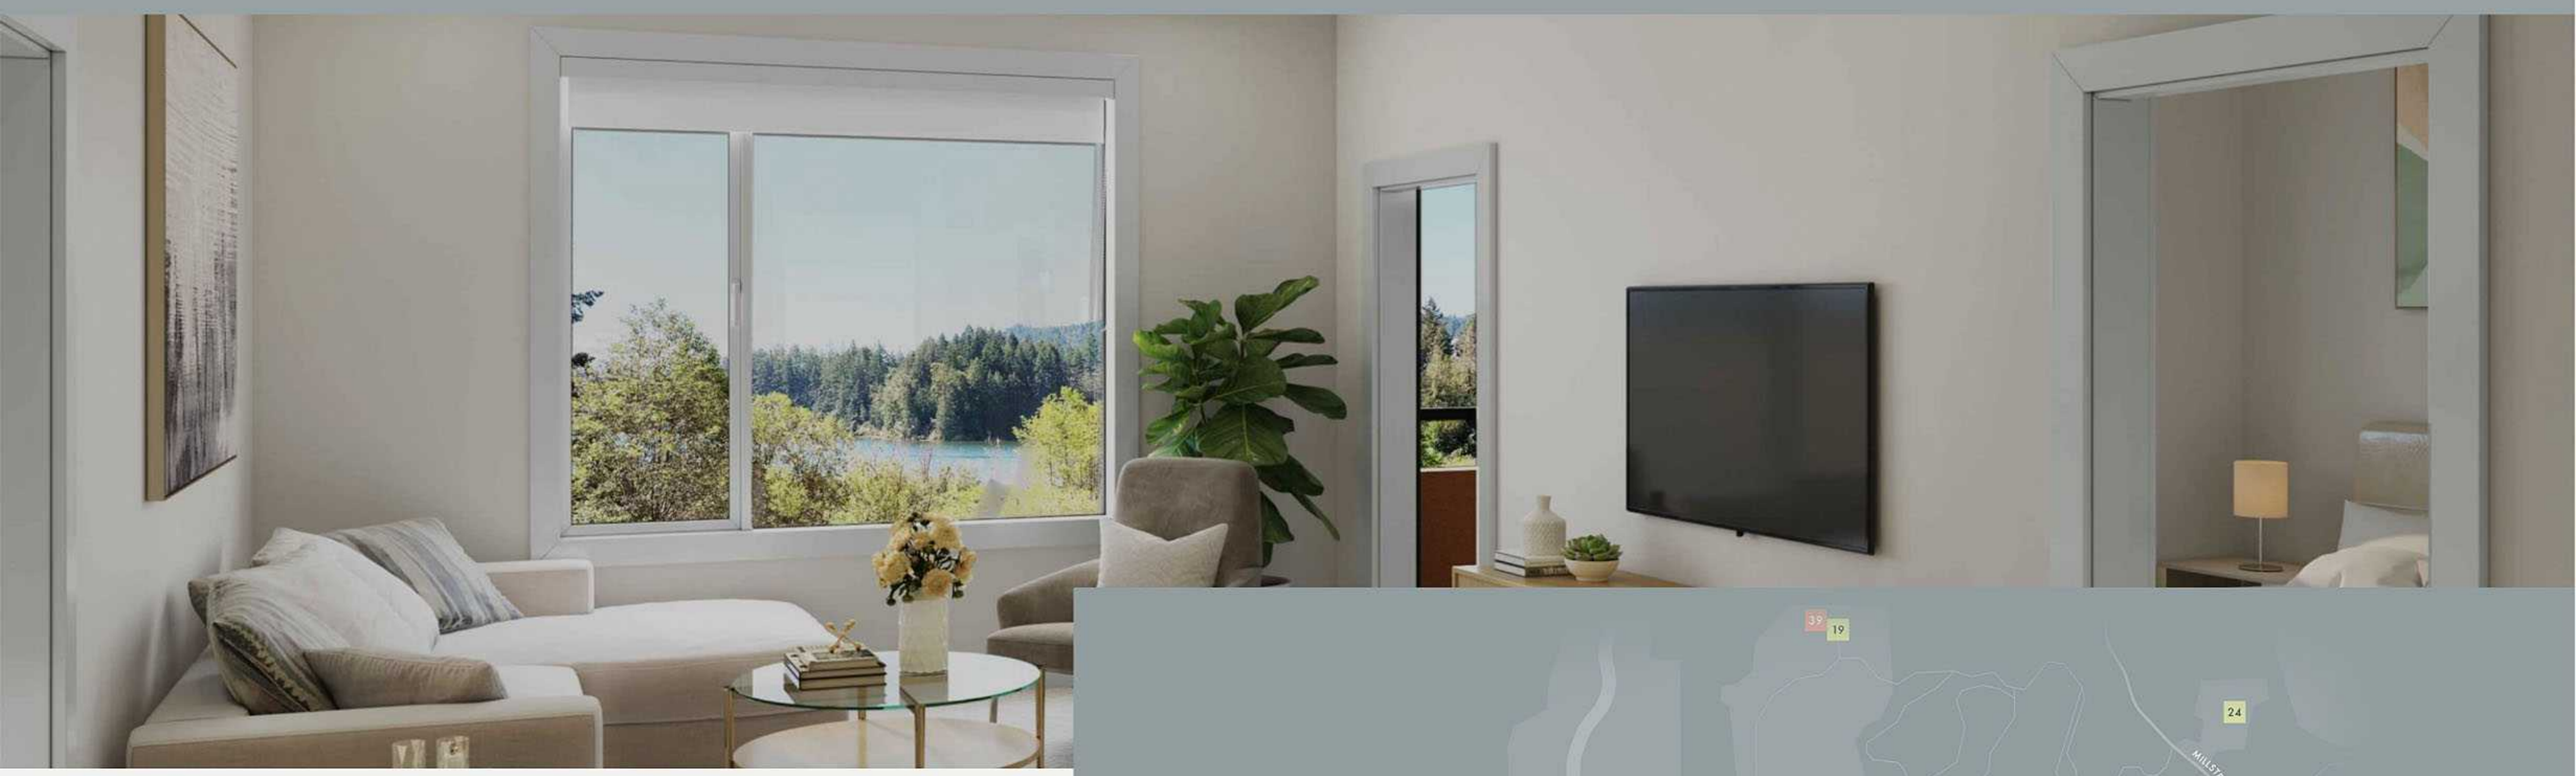

TRAILSIDE AT THE LAKE NOW SELLING!

REGISTER NOW

1 & 2 BEDROOM HOMES

Welcome to Trailside at the Lake, an idyllic community poised on the shores of Langford Lake.

Trailside at the Lake offers 1- and 2-bedroom lakeside homes equipped with all the amenities for modern living. Here, live amongst nature and embrace a lifestyle ripe with opportunities. Connect with community and build lasting memories in this idyllic environment where culture and nature intertwine.

NATURE
AT YOUR
DOORSTEP

DISCOVER YOUR NEW HOME >

NATURALLY
INSPIRED
LIVING

Balanced Living in a Connected Community

Trailside at the Lake lets you immerse yourself in nature all year round. From here, you're just moments from Langford, an island hub steeped in small town charm. Enjoy convenient access to Vancouver Islands extensive trail network, world-class golfing and outdoor activities, and the cultural heart of Victoria.

Contemporary homes inspired by the bounty of nature.

Trailside at the Lake's two six-storey buildings were expertly designed to emphasize views of Langford Lake and the surrounding parklands. Their modern interiors are the perfect place to connect with loved ones, relax at the end of the day, or simply observe the beauty of your surroundings.