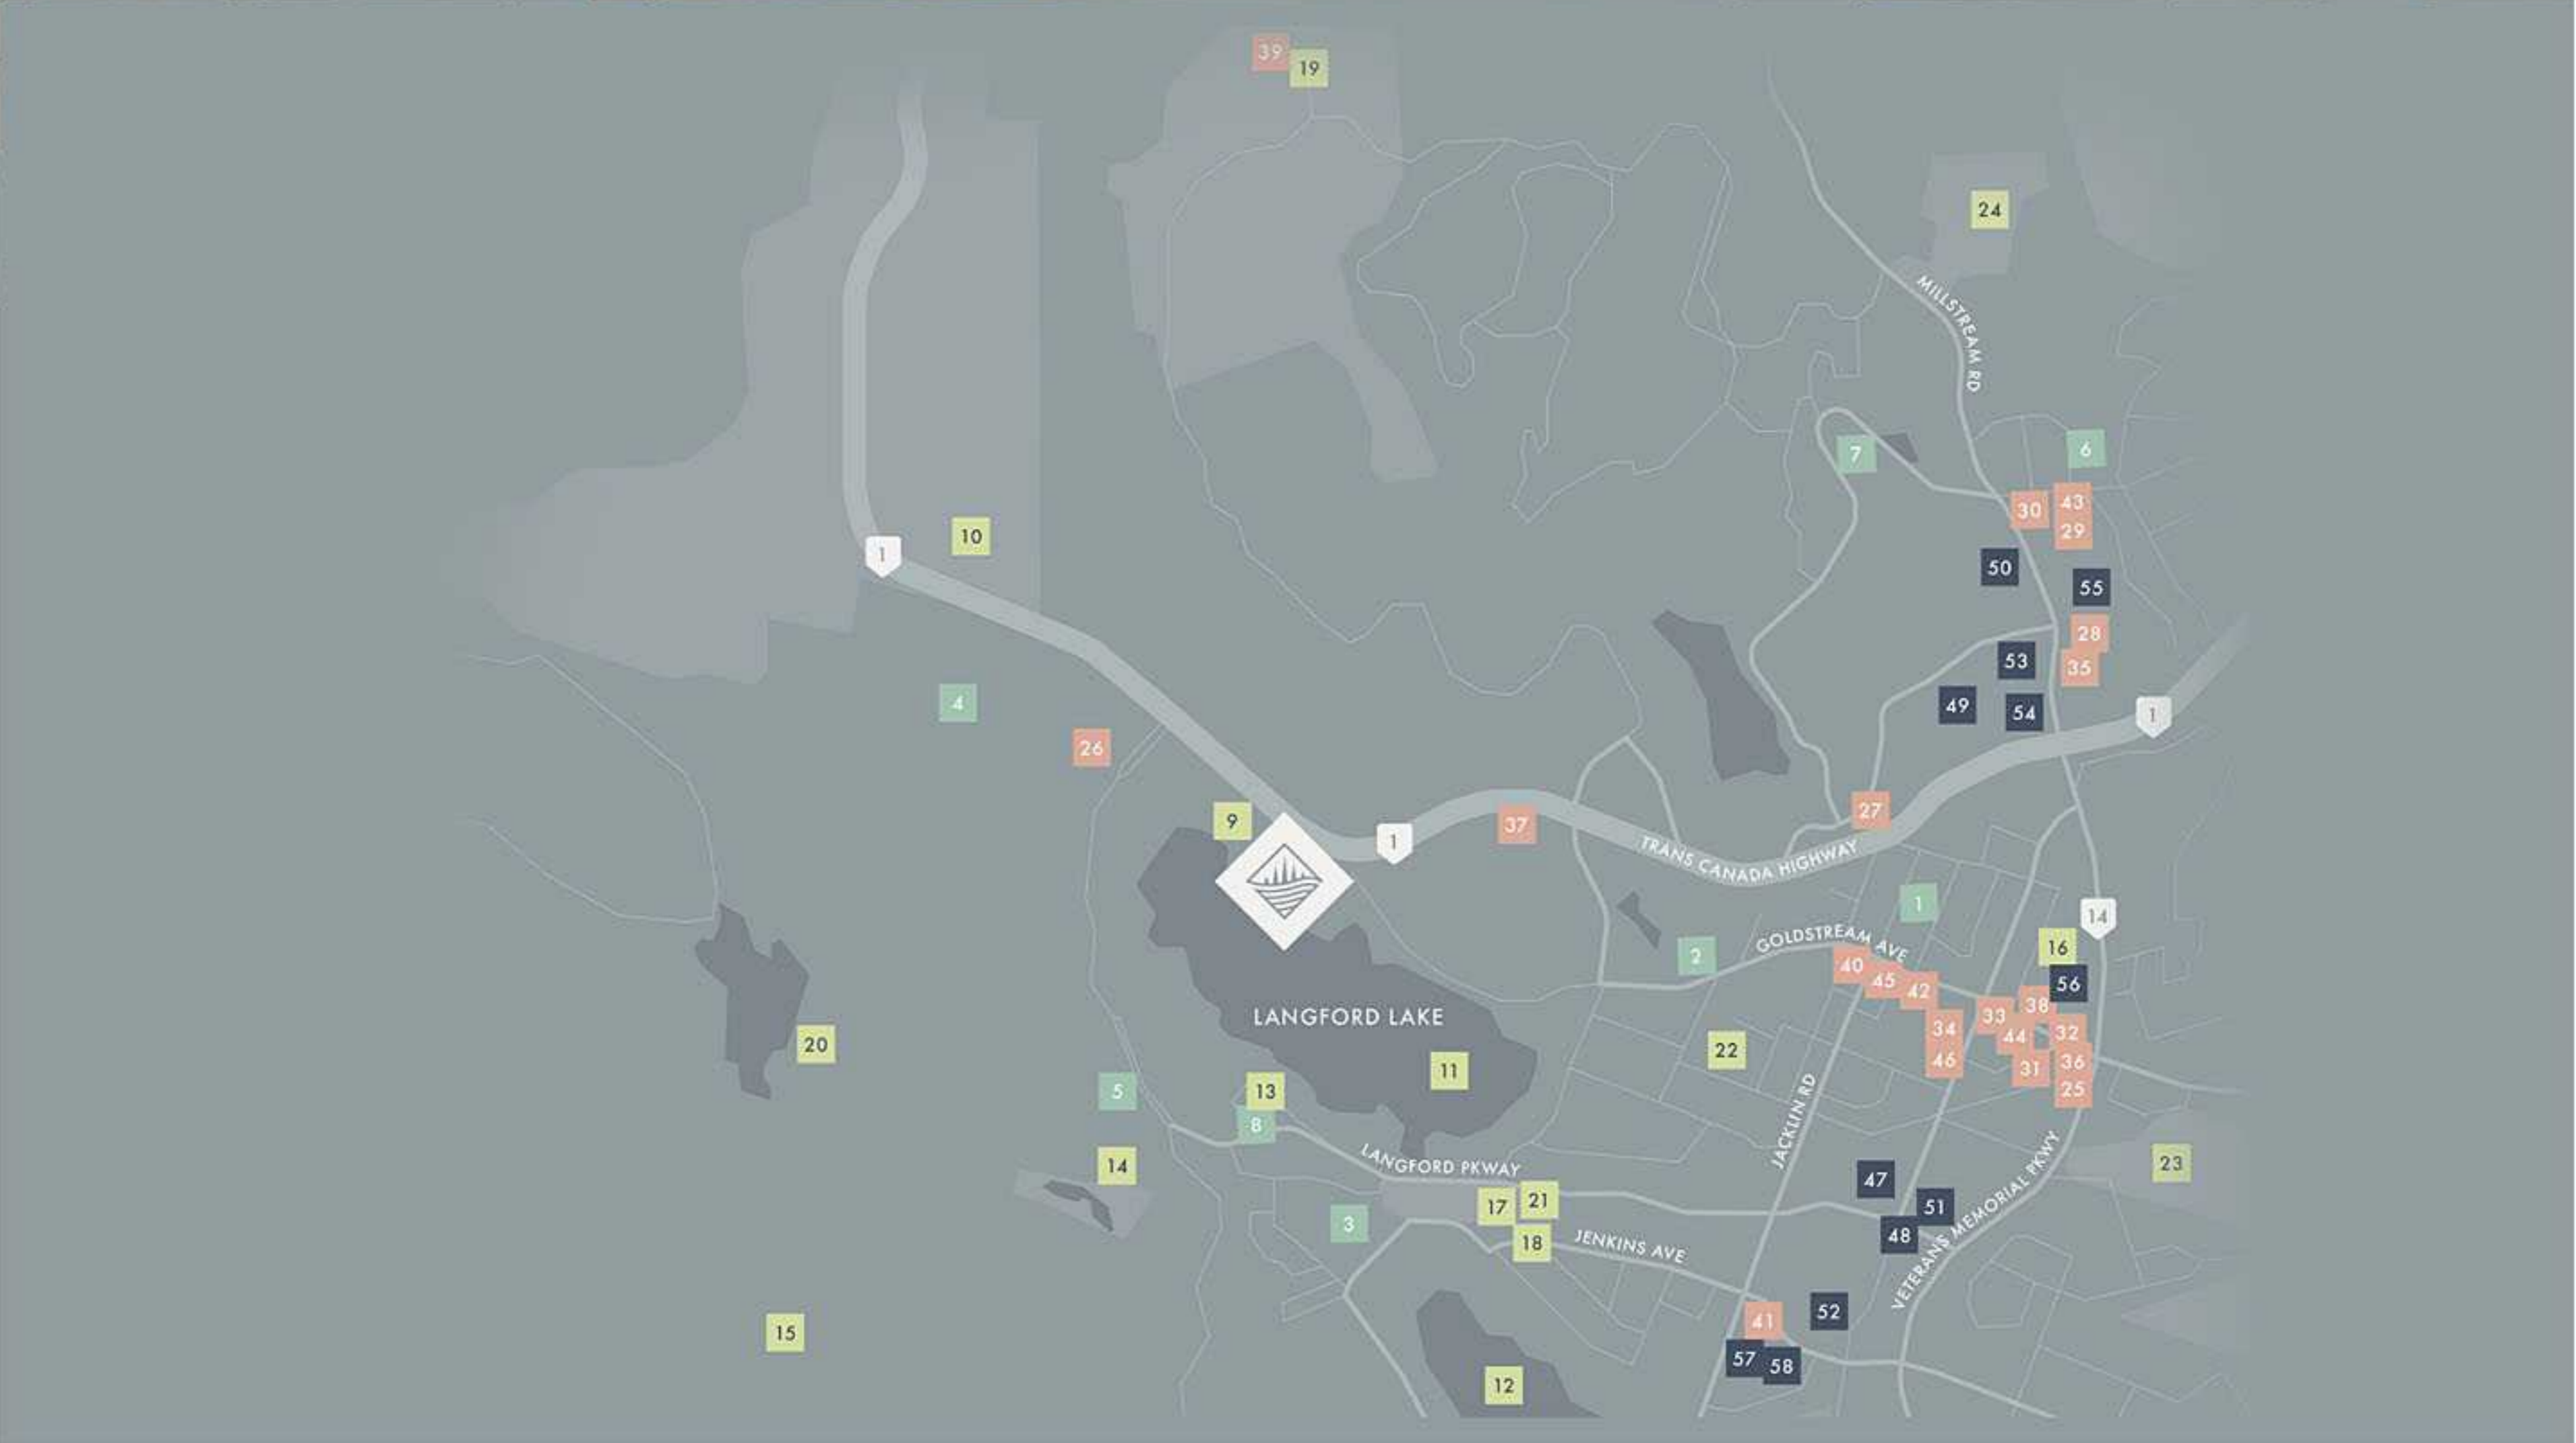

TRAILSIDE AT THE LAKE NOW SELLING!

REGISTER NOW

1 & 2 BEDROOM HOMES

Welcome to Trailside at the Lake, an idyllic community poised on the shores of Langford Lake.

Trailside at the Lake offers 1- and 2-bedroom lakeside homes equipped with all the amenities for modern living. Here, live amongst nature and embrace a lifestyle ripe with opportunities. Connect with community and build lasting memories in this idyllic environment where culture and nature intertwine.

NATURE
AT YOUR
DOORSTEP

DISCOVER YOUR NEW HOME >

NATURALLY
INSPIRED
LIVING

Balanced Living in a Connected Community

Trailside at the Lake lets you immerse yourself in nature all year round. From here, you're just moments from Langford, an island hub steeped in small town charm. Enjoy convenient access to Vancouver Islands extensive trail network, world-class golfing and outdoor activities, and the cultural heart of Victoria.

Contemporary homes inspired by the bounty of nature.

Trailside at the Lake's two six-storey buildings were expertly designed to emphasize views of Langford Lake and the surrounding parklands. Their modern interiors are the perfect place to connect with loved ones, relax at the end of the day, or simply observe the beauty of your surroundings.

NATURALLY INSPIRED LIVING

Welcome to Trailside at the Lake, an idyllic community poised on the shores of Langford Lake.

ALL THE NECESSARY INGREDIENTS FOR LAKESIDE LIVING.

Exceptional amenities influenced by lush, natural surroundings. Island living promises a balanced lifestyle and encourages harmonious existence with nature. Here, building amenities have been designed to do just that. Residents will have access to secure bike storage and a private storage locker conveniently located on each floor, perfect for storing camping gear or a kayak. Future-friendly parking stalls include available EV hookups to help you reduce your carbon footprint.