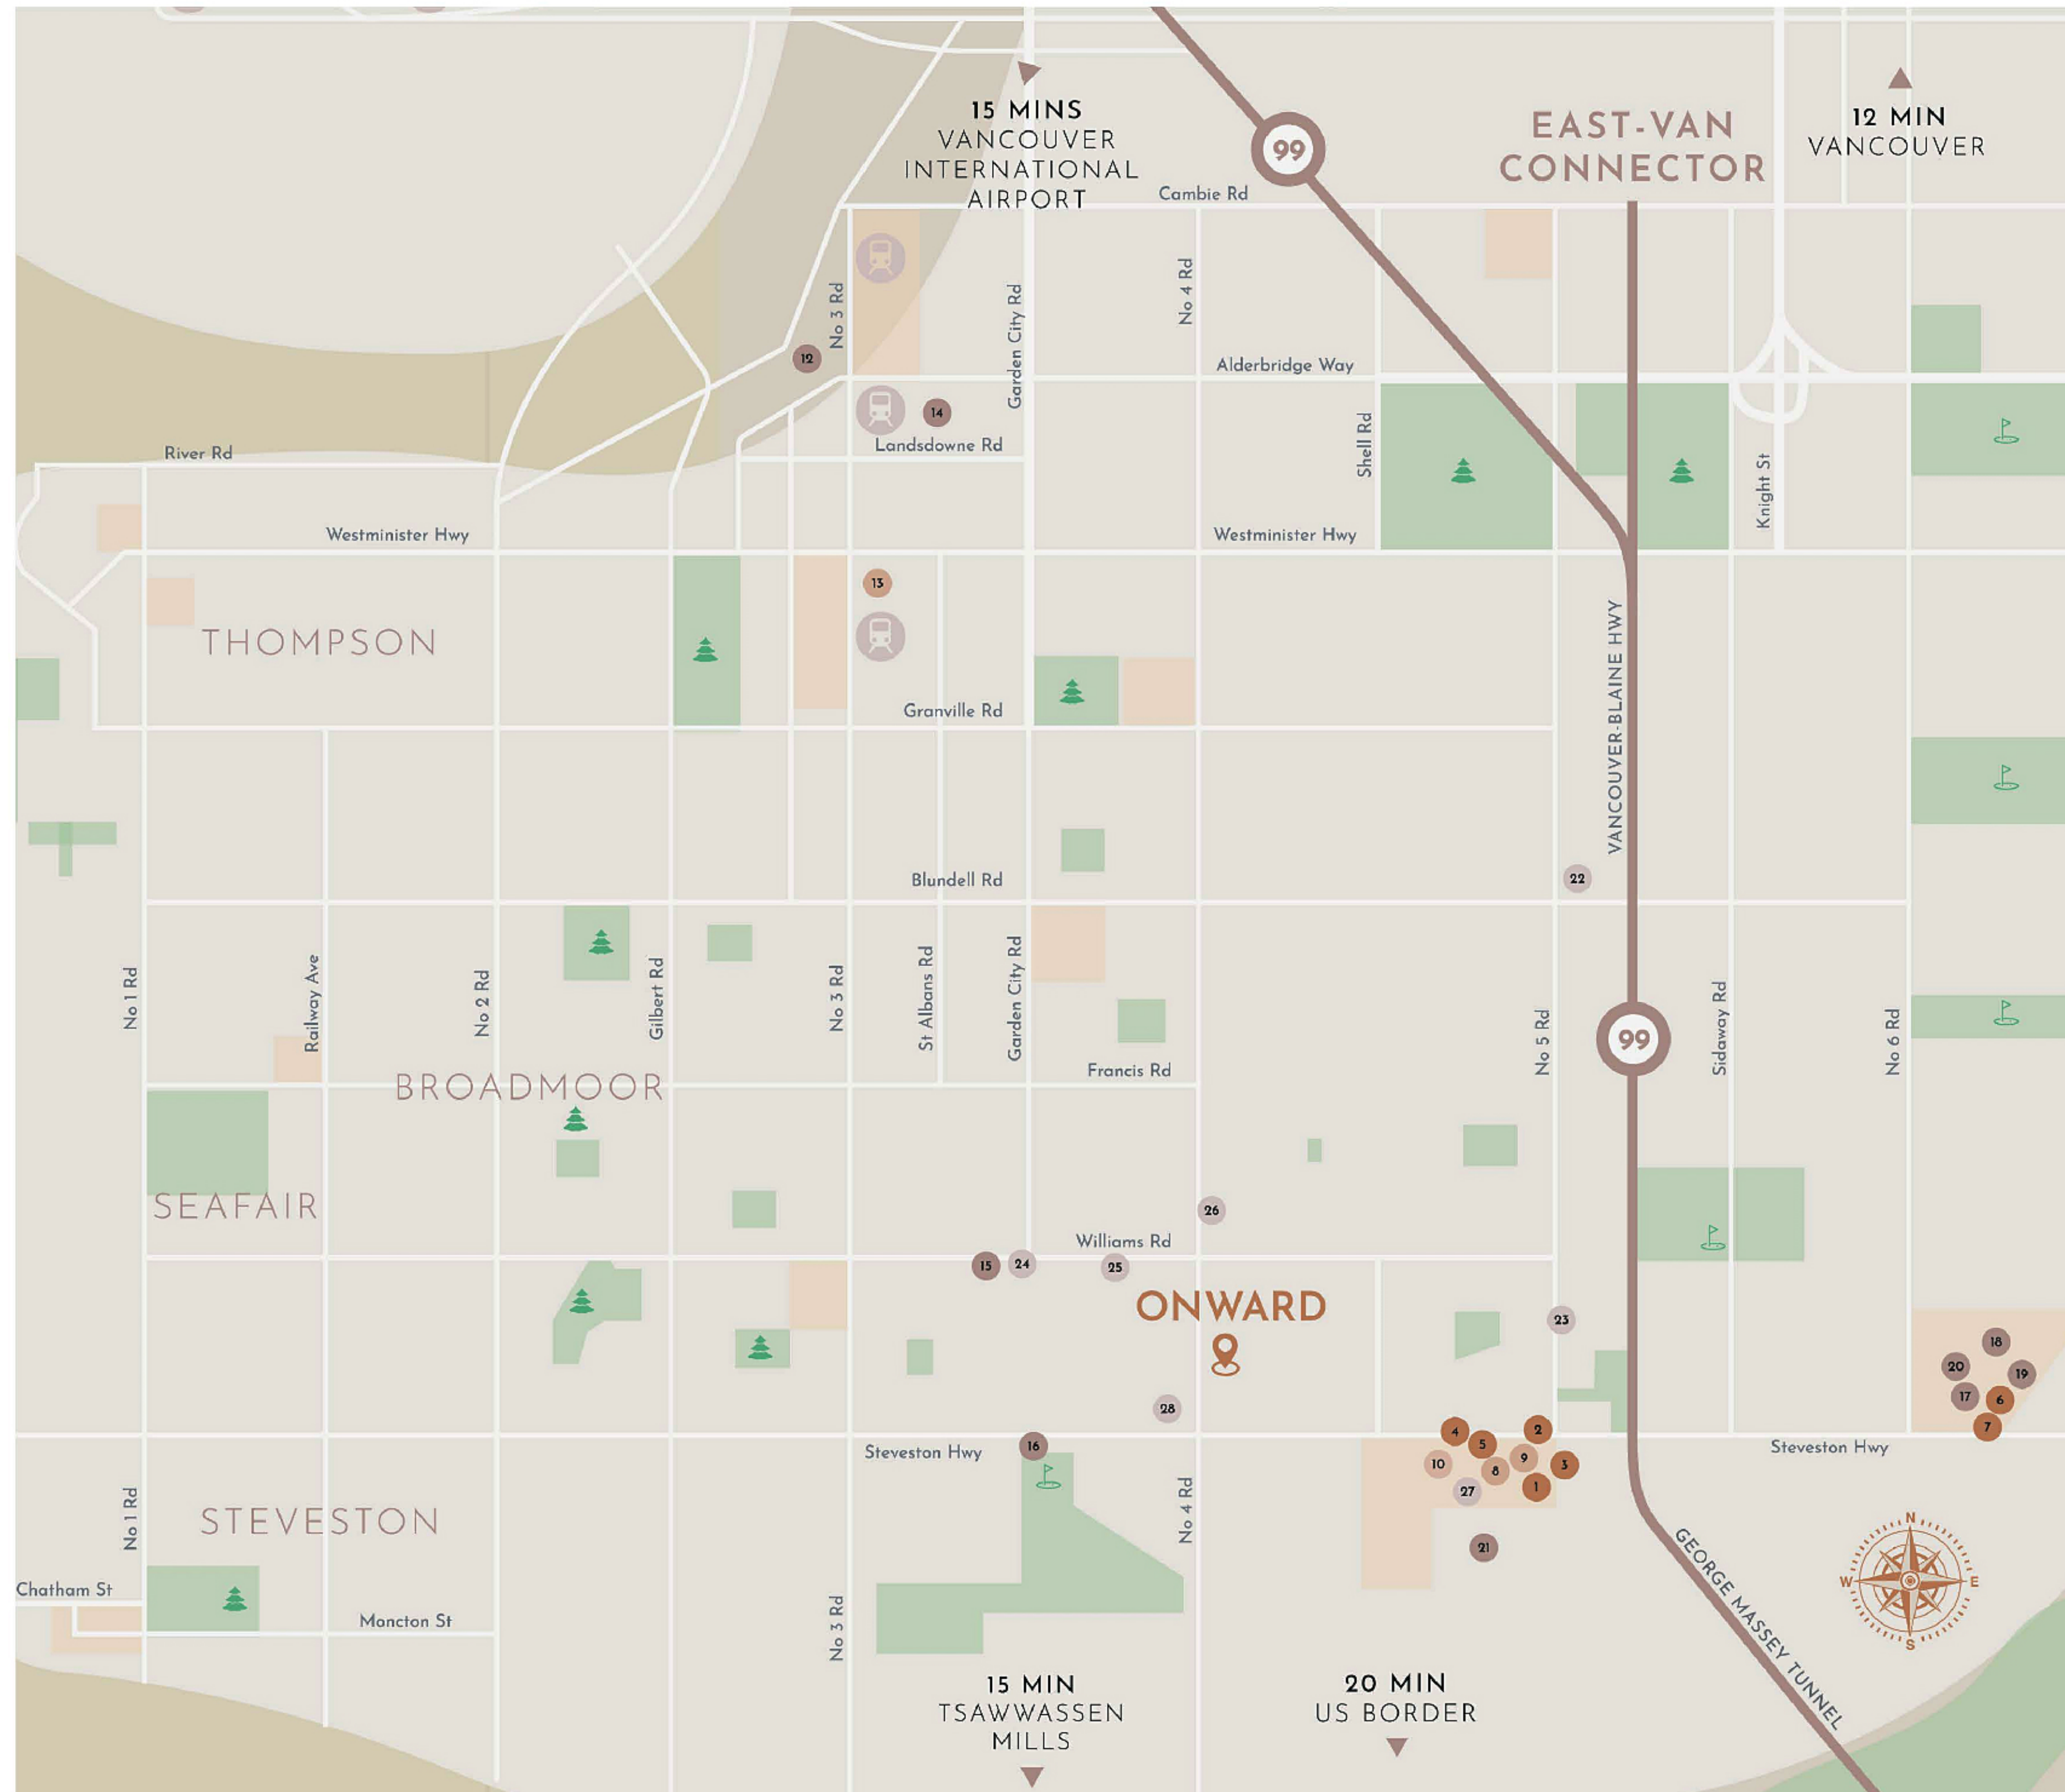

Explore the *perfect place to call home*

EATERIES

1. The Keg Steakhouse + Bar
2. Popeyes Louisiana Kitchen
3. WINGS
4. Brown's Social House
5. Bubble Waffle Café
6. Monkey 9 Brewing Co
7. The Old Spaghetti Factory

SHOPPING & GROCERY

8. Save-on-food
9. London Drugs
10. Canadian Tire
11. Kin's Farm Market
12. The Real Canadian Superstore
13. Richmond Center
14. T&T

RECREATION

15. South Arm Community Center
16. Richmond Golf and Tennis Country Club
17. SilverCity Riverport Cinemas
18. Extreme Air Park
19. Watermania
20. Richmond Ice Center
21. Vancouver Fencing Center

EDUCATION

22. Cornerstone Christian Academy
23. Richmond Christian School
24. Hugh McRoberts Secondary School
25. James Whiteside Elementary School
26. Matthew McNair Secondary School
27. Premier Montessori Ironwood
28. Cefa Early Learning Richmond

12 MIN VANCOUVER

15 MINS VANCOUVER INTERNATIONAL AIRPORT

EAST-VAN CONNECTOR

15 MIN TSAWASSEN MILLS

20 MIN US BORDER