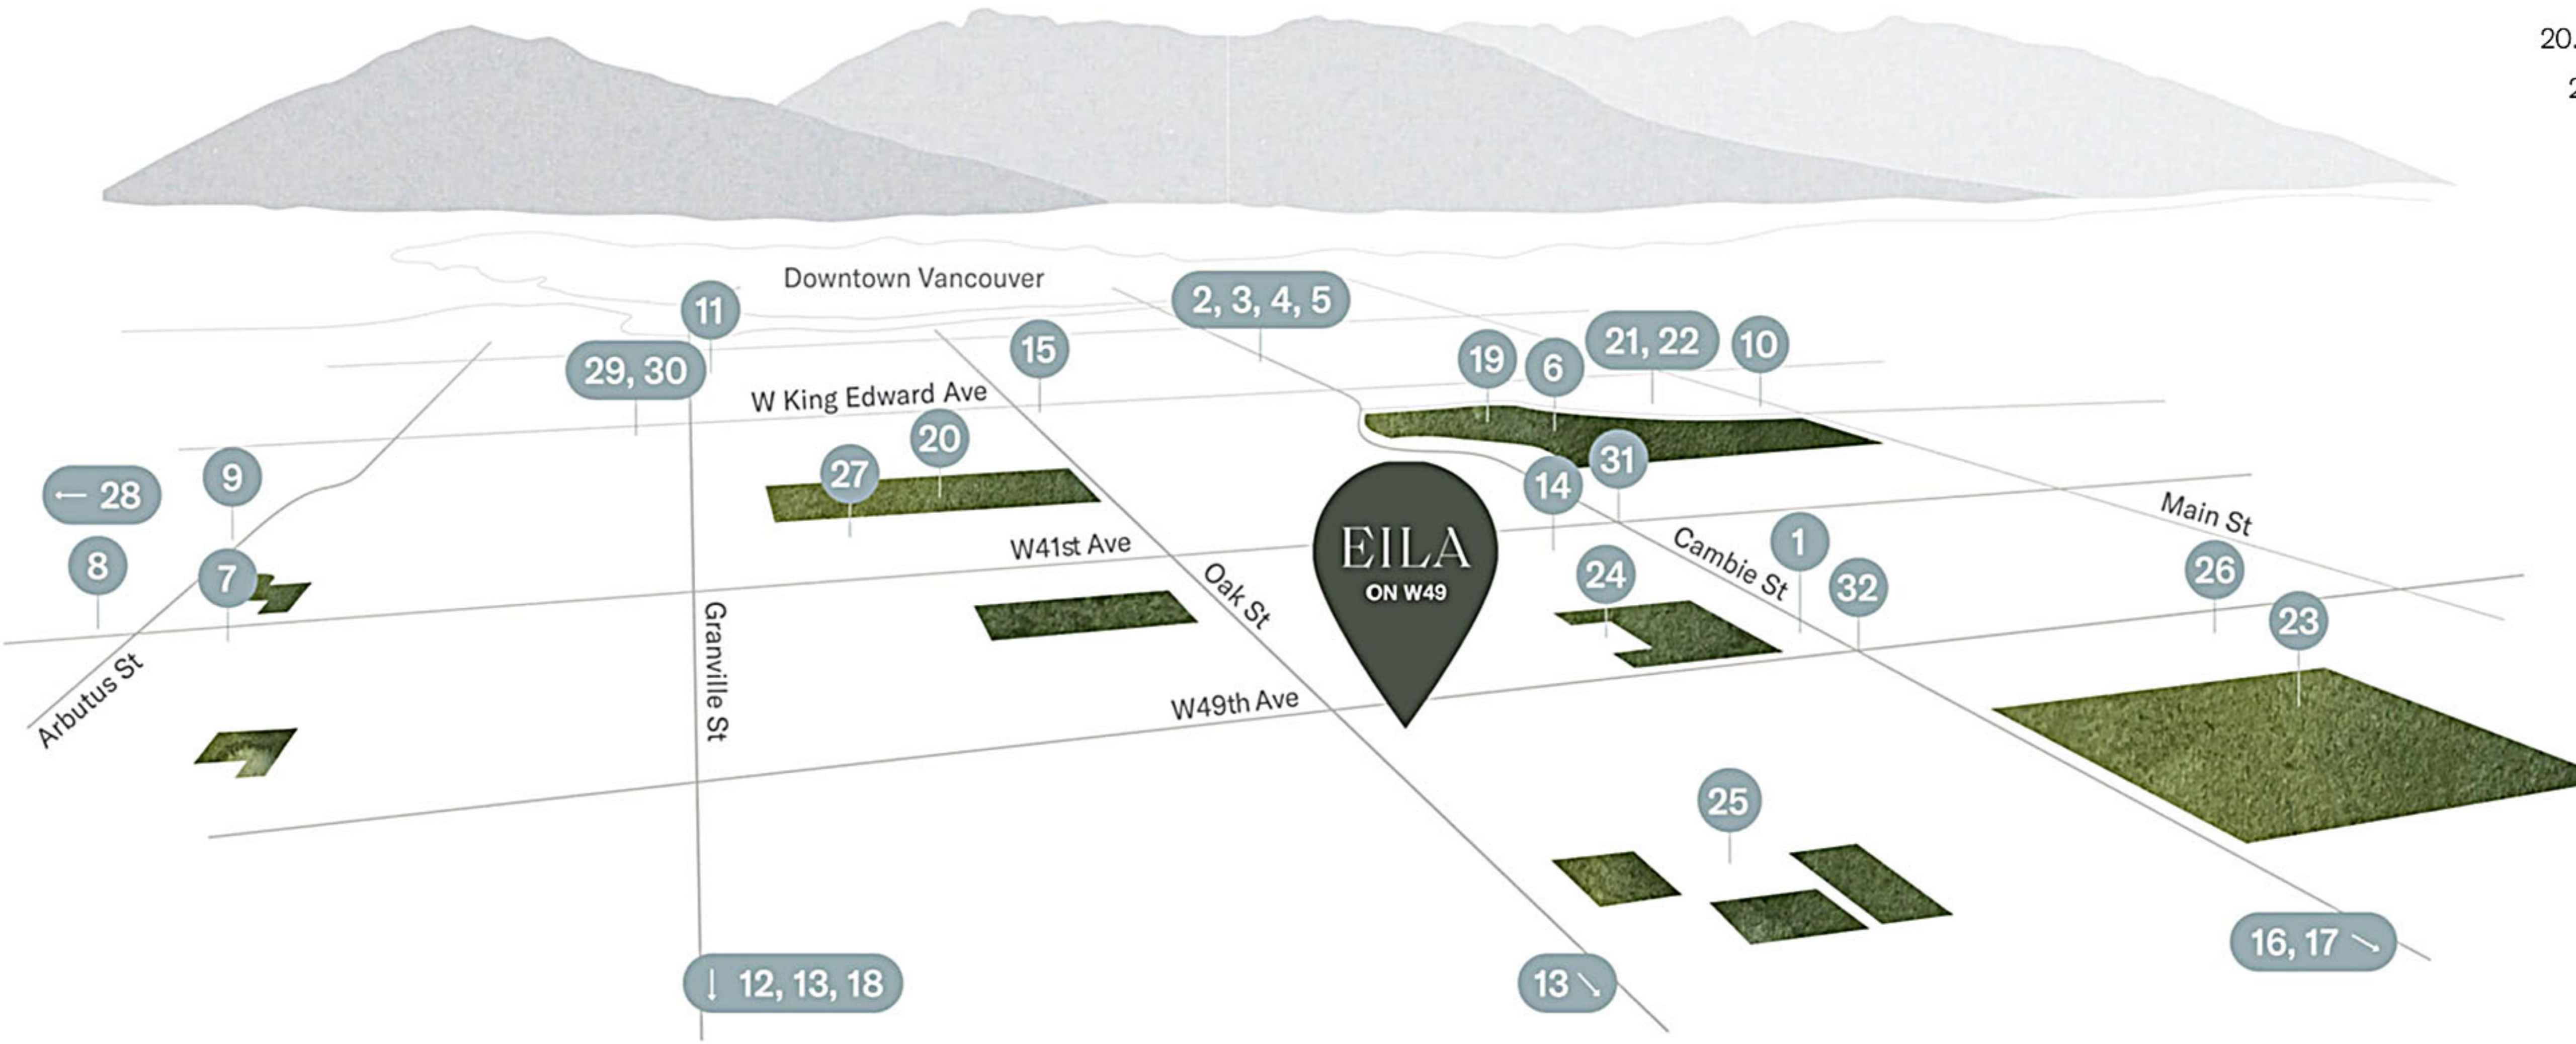

## SHOPPING

- 14. Oakridge Centre Redevelopment
- 15. Safeway
- 16. T&T Supermarket
- 17. Marine Gateway
- 18. McArthurGlen Designer Outlet Vancouver

## PARKS & RECREATION

- 19. Queen Elizabeth Park
- 20. VanDusen Botanical Garden
- 21. Hillcrest Aquatic Centre
- 22. Nat Bailey Stadium
- 23. Langara Golf Course

## TRANSPORTATION

- 31. Oakridge-41st Avenue Canada Line Station
- 32. Langara-49th Avenue Canada Line Station

## DINING

- 1. Chatime
- 2. JJ Bean Coffee Roasters
- 3. Potluck Hawker Eatery
- 4. Quan Ju De
- 5. Rain or Shine Ice Cream
- 6. Seasons in the Park
- 7. Ajisai Sushi Bar
- 8. Nana's Green Tea
- 9. Bufala
- 10. Autostrada Osteria
- 11. Small Victory Bakery
- 12. Red Star Seafood Restaurant
- 13. Sushi Bar Shu