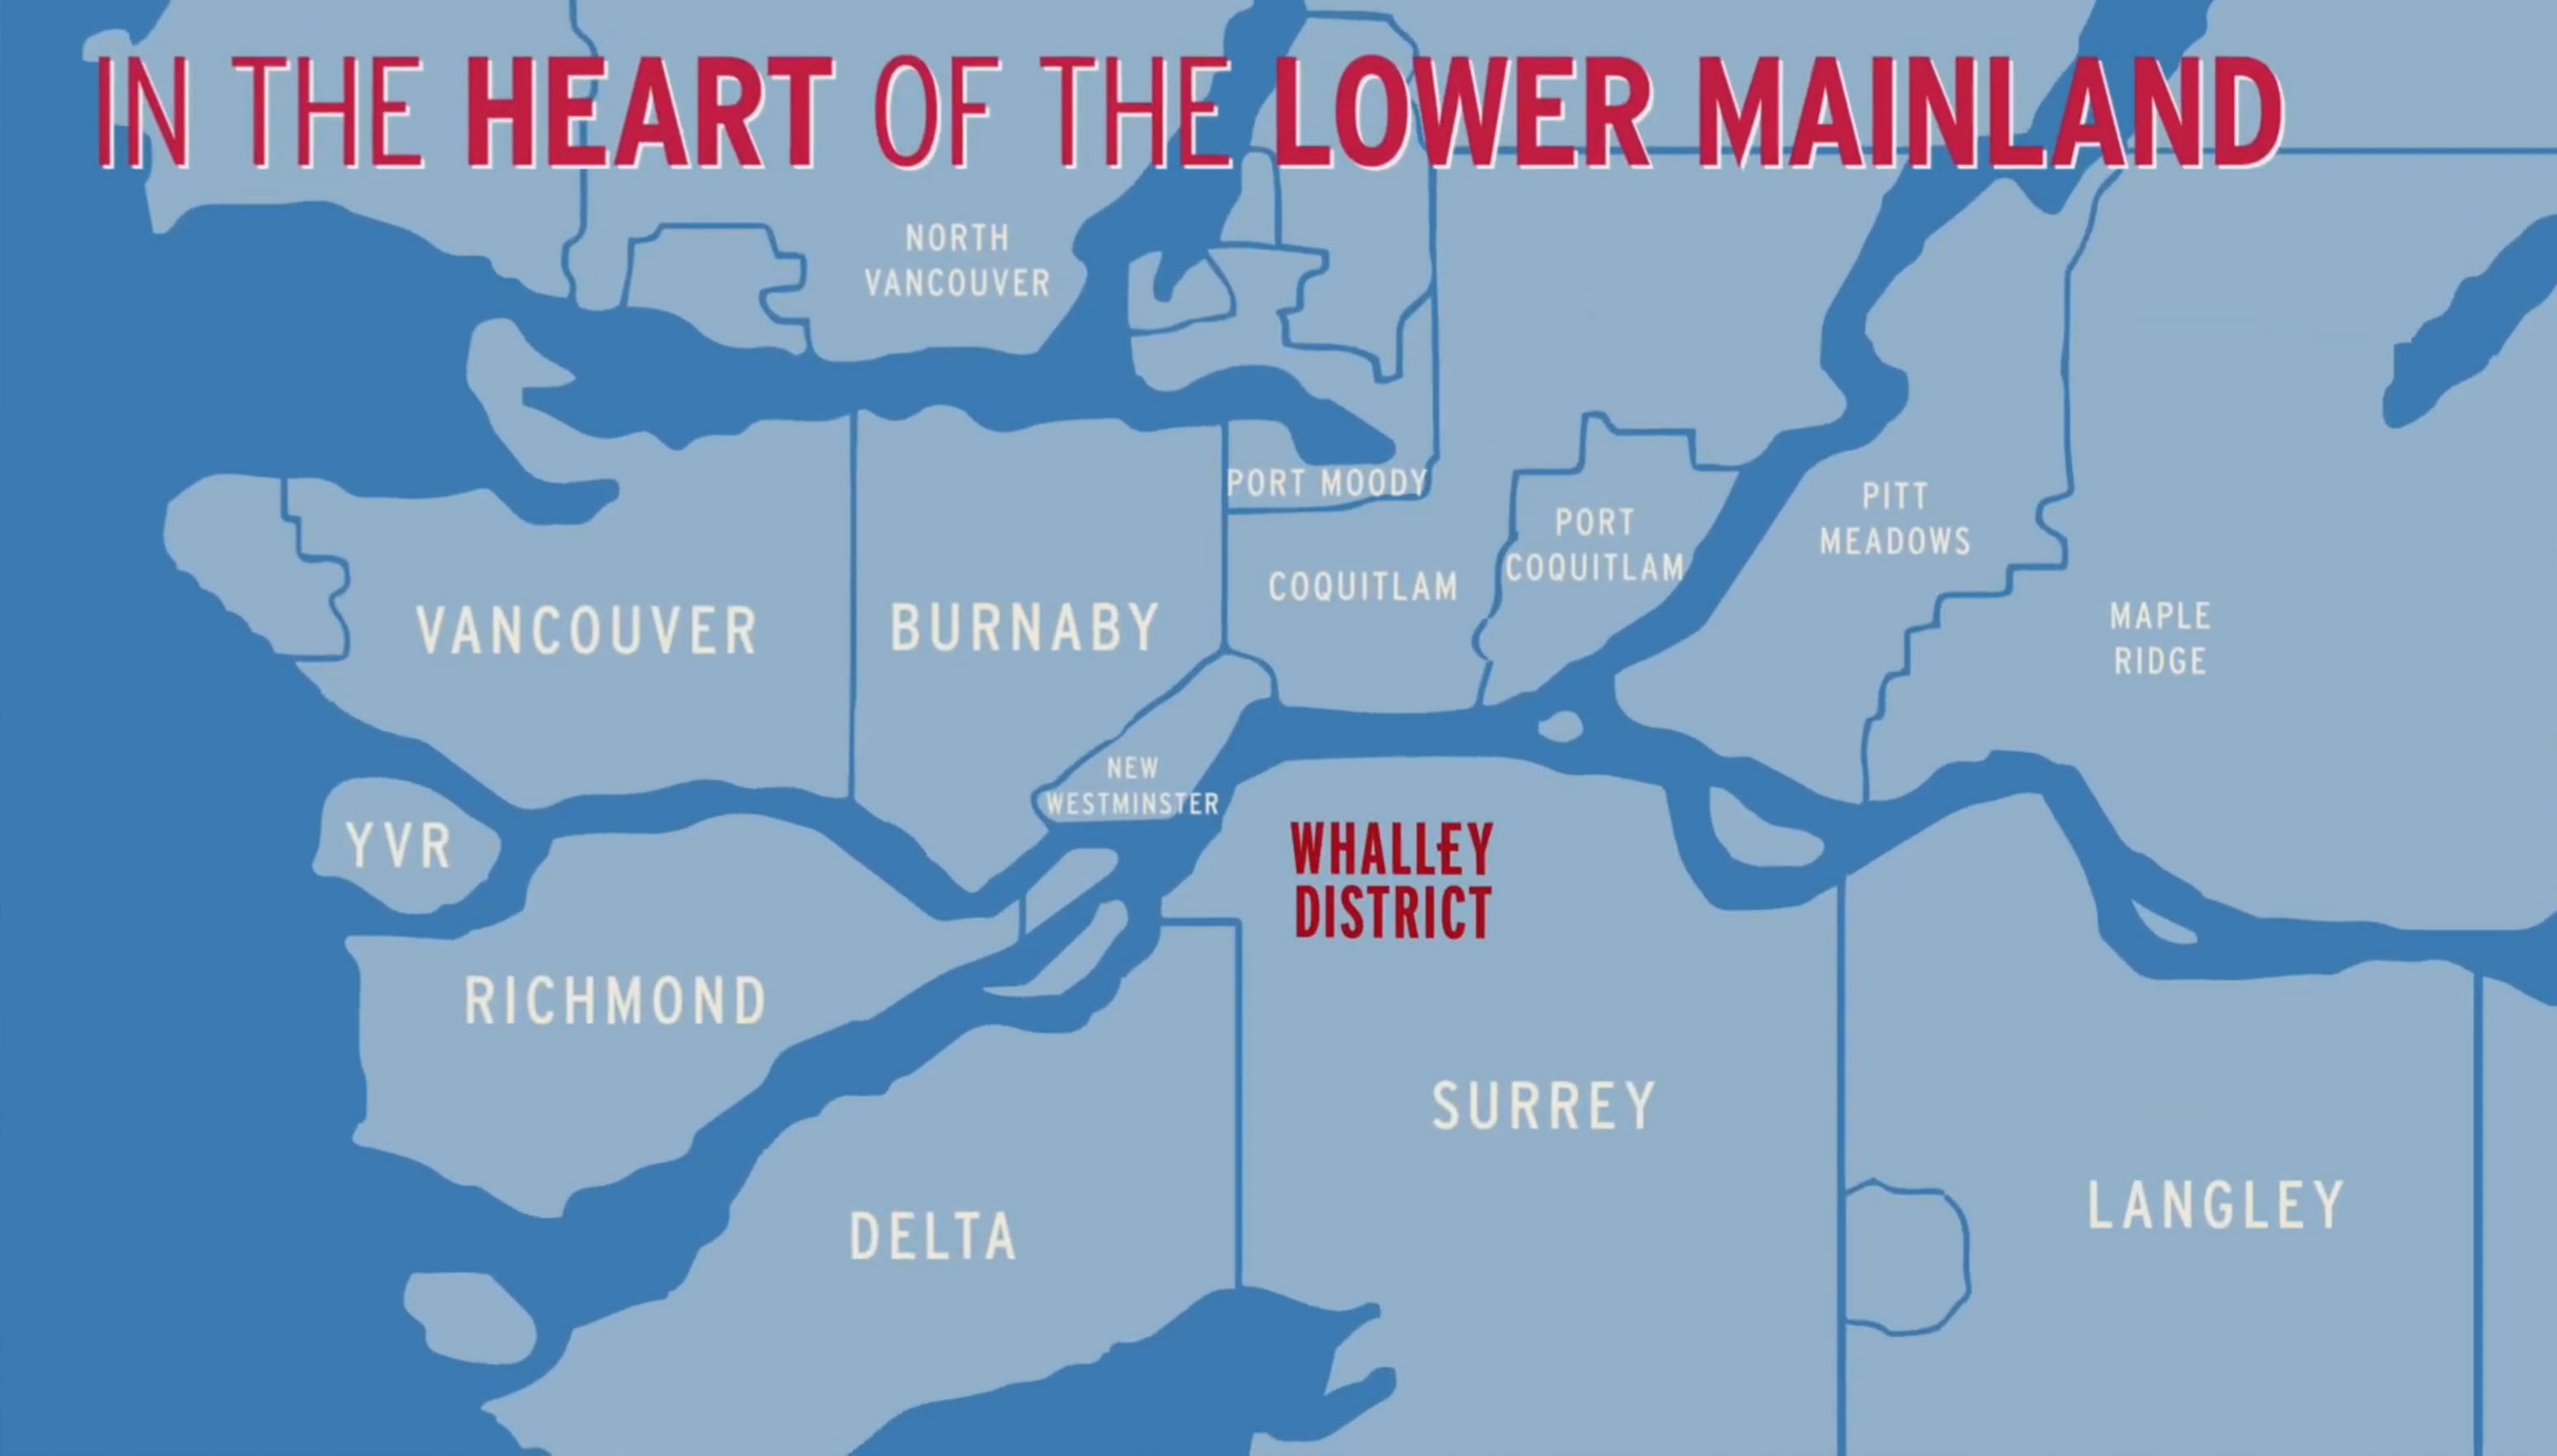

IN THE HEART OF THE LOWER MAINLAND

NORTH
VANCOUVER

PORT MOODY

PORT
COQUITLAM

PITT
MEADOWS

MAPLE
RIDGE

VANCOUVER

BURNABY

COQUITLAM

NEW
WESTMINSTER

**WHALLEY
DISTRICT**

YVR

RICHMOND

SURREY

DELTA

LANGLEY