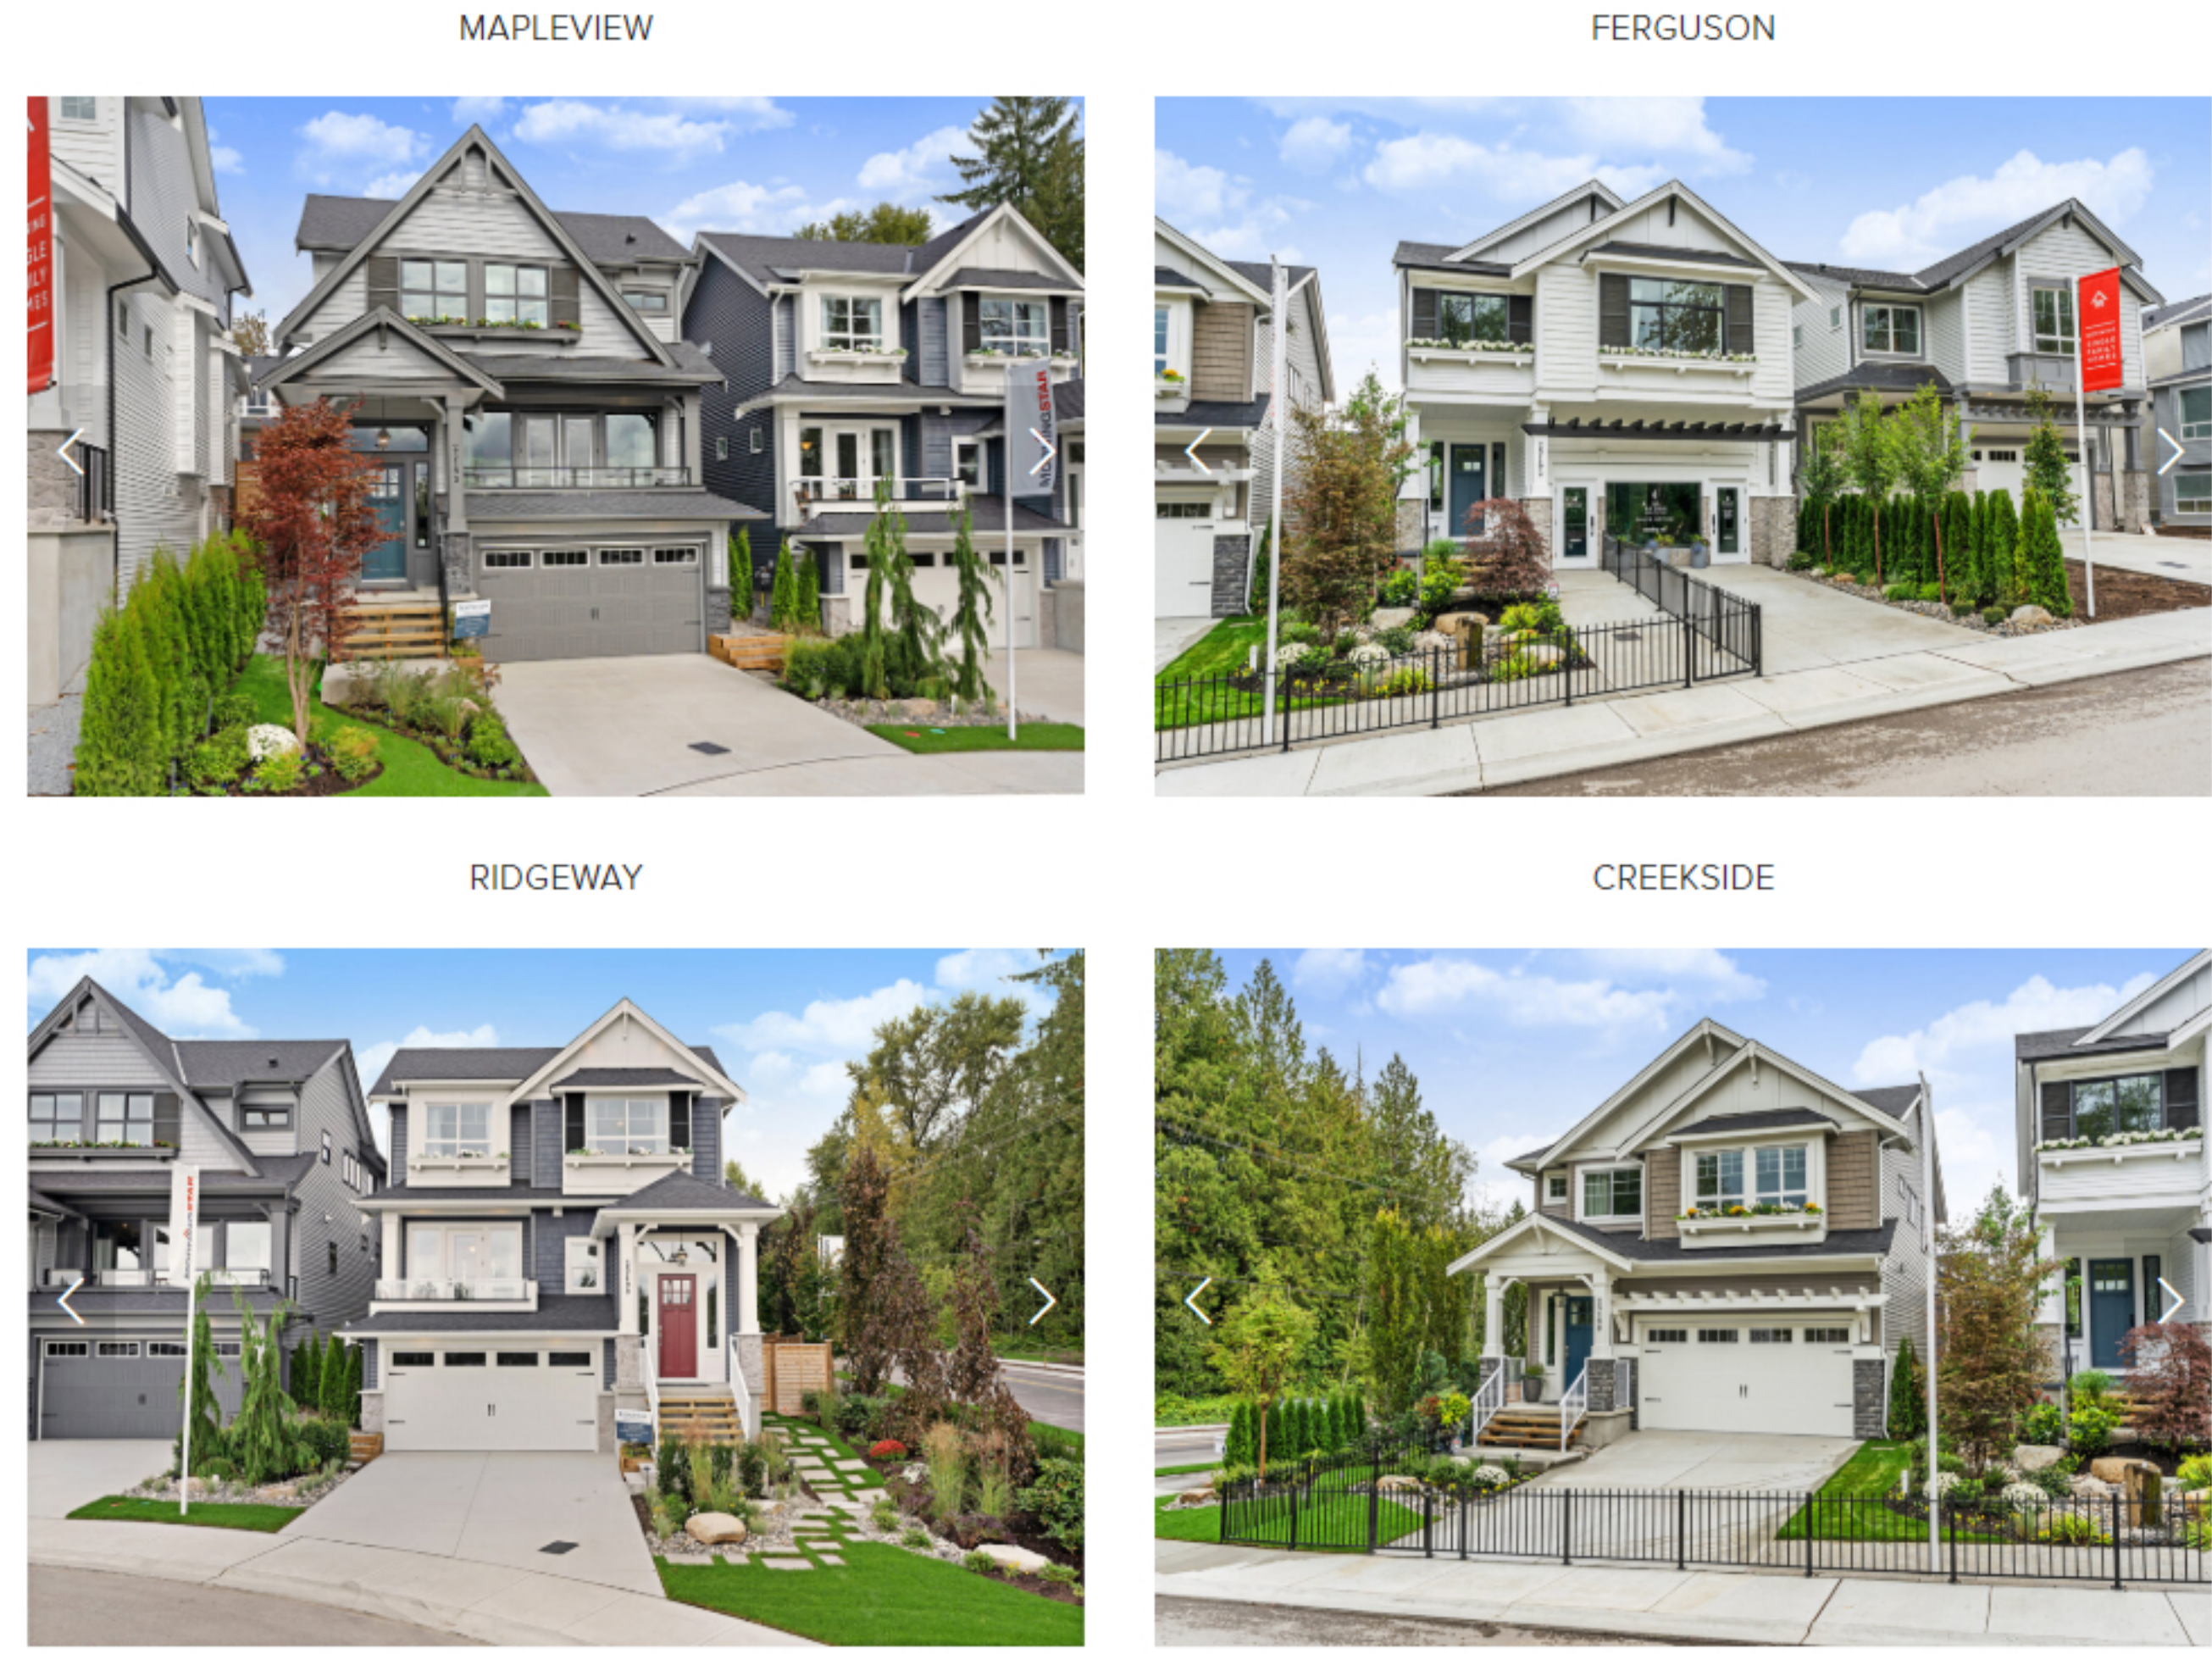

Photo Gallery