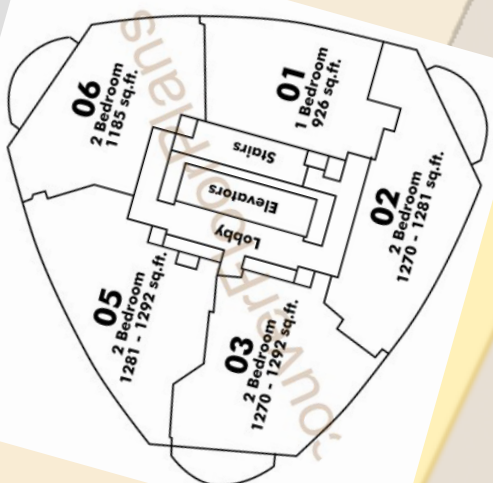

Thurlo w St

**Trump International
Hotel & Tower**
1151 West Georgia
Typical Floor Plate
32nd-42nd Floor

Shangri-La
1111 Alberni
Map 2, Ref.# 68A
BCS3165

Shangri-La
1128 West Georgia
Map 2, Ref.# 68
BCS3165

Orca Place
1166 Melville
Map 2, Ref.# 22
LMS2745

Coastal Church

The Keg