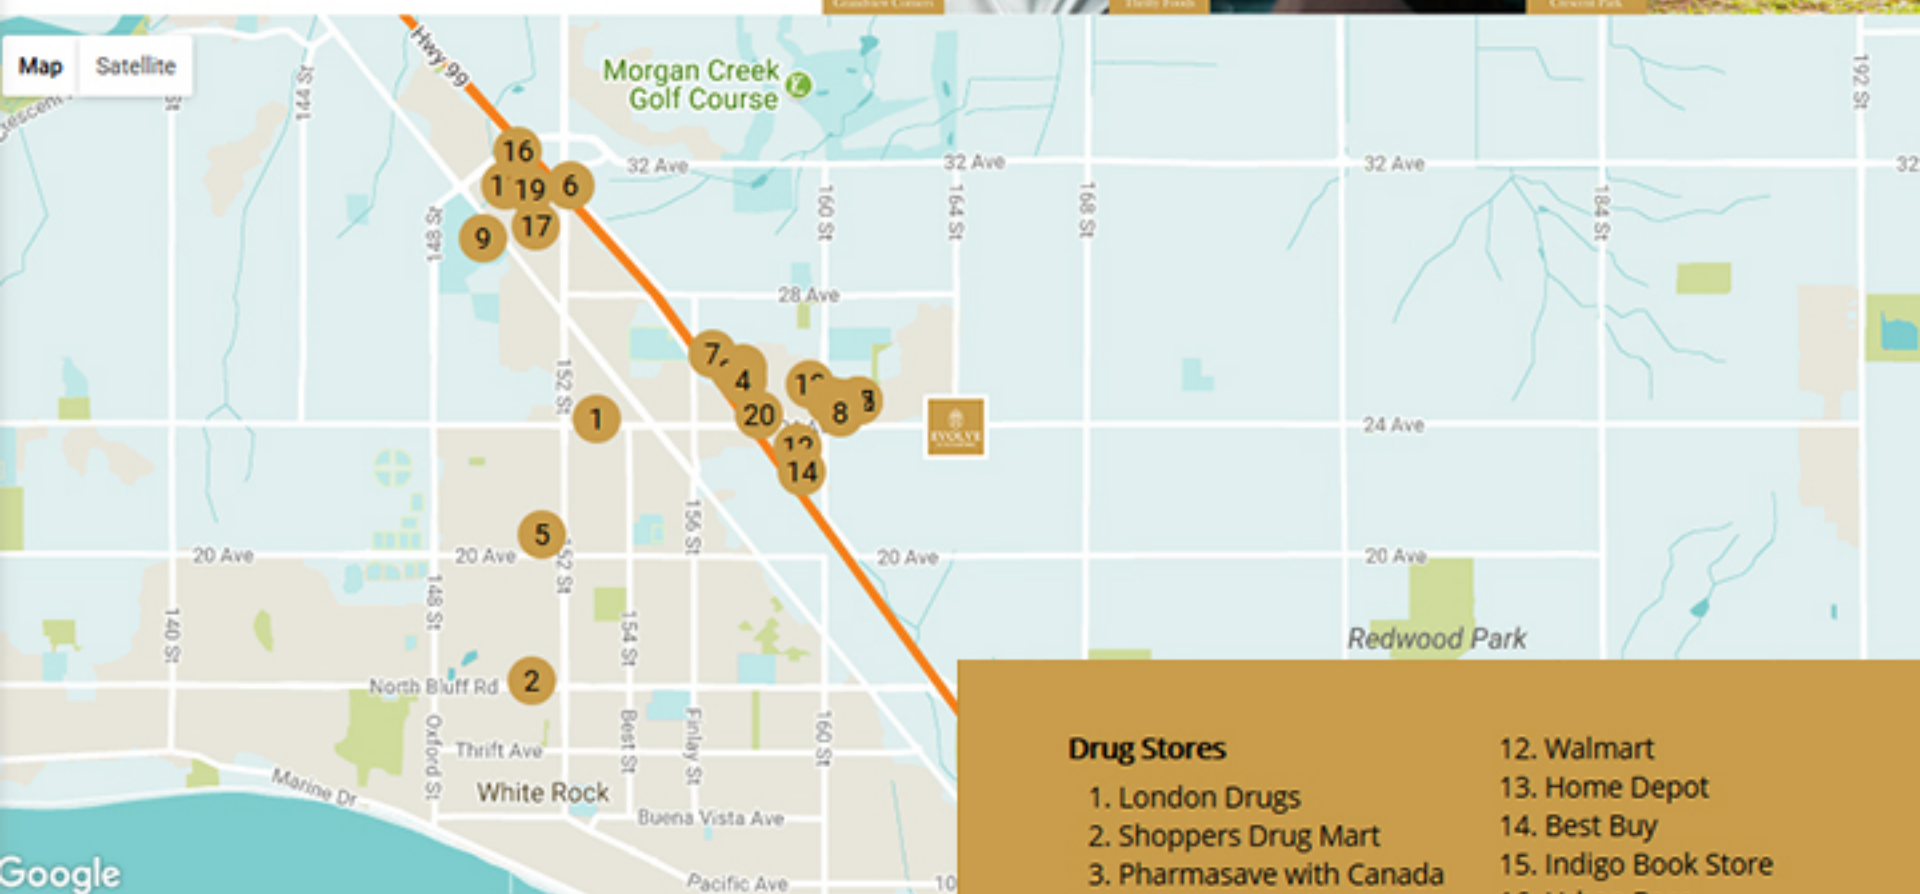

See how your community meets all your needs.

Morgan Creek

Grandview Health Aquatic Centre

Grandview Centre

Thrive Foods

Concord Park

**Daily Essentials**  
Grocery Stores and Specialty Food and Beverage Shops  
**Eating Out**

### Drug Stores

1. London Drugs
2. Shoppers Drug Mart
3. Pharmasave with Canada Post

### Salons

4. Pure Nail Bar
5. Aru Spa & Salon
6. Salon Cordeiro
7. Blo Hair Bar
8. Chatters
9. Casbah Day Spa
10. Sereno Wellness & Spa