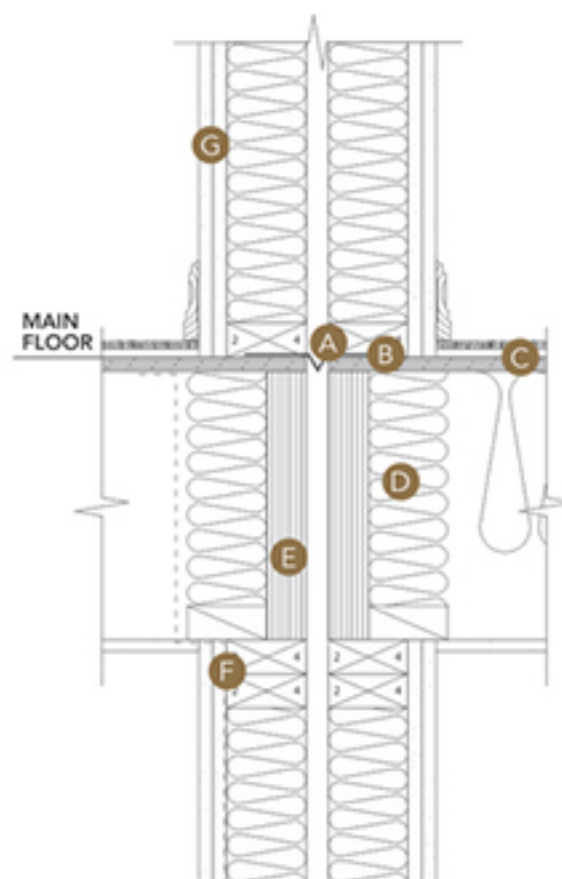

## CONSTRUCTION DETAIL

- A. 28 Gauge Metal Firestop Across Party Wall
- B. Bead of Caulking
- C. All Seams Sealed with Sealant Between In Floor Sheathing and Insulated Joist Spaces
- D. Acoustical Batts In Joist Cavity
- E. Continuous 1 3/4" Wide Rim Joist
- F. Sealed Poly (Air Barrier and Vapor Barrier) on Warm Side of Wall
- G. Double 5/8" Thick Drywall