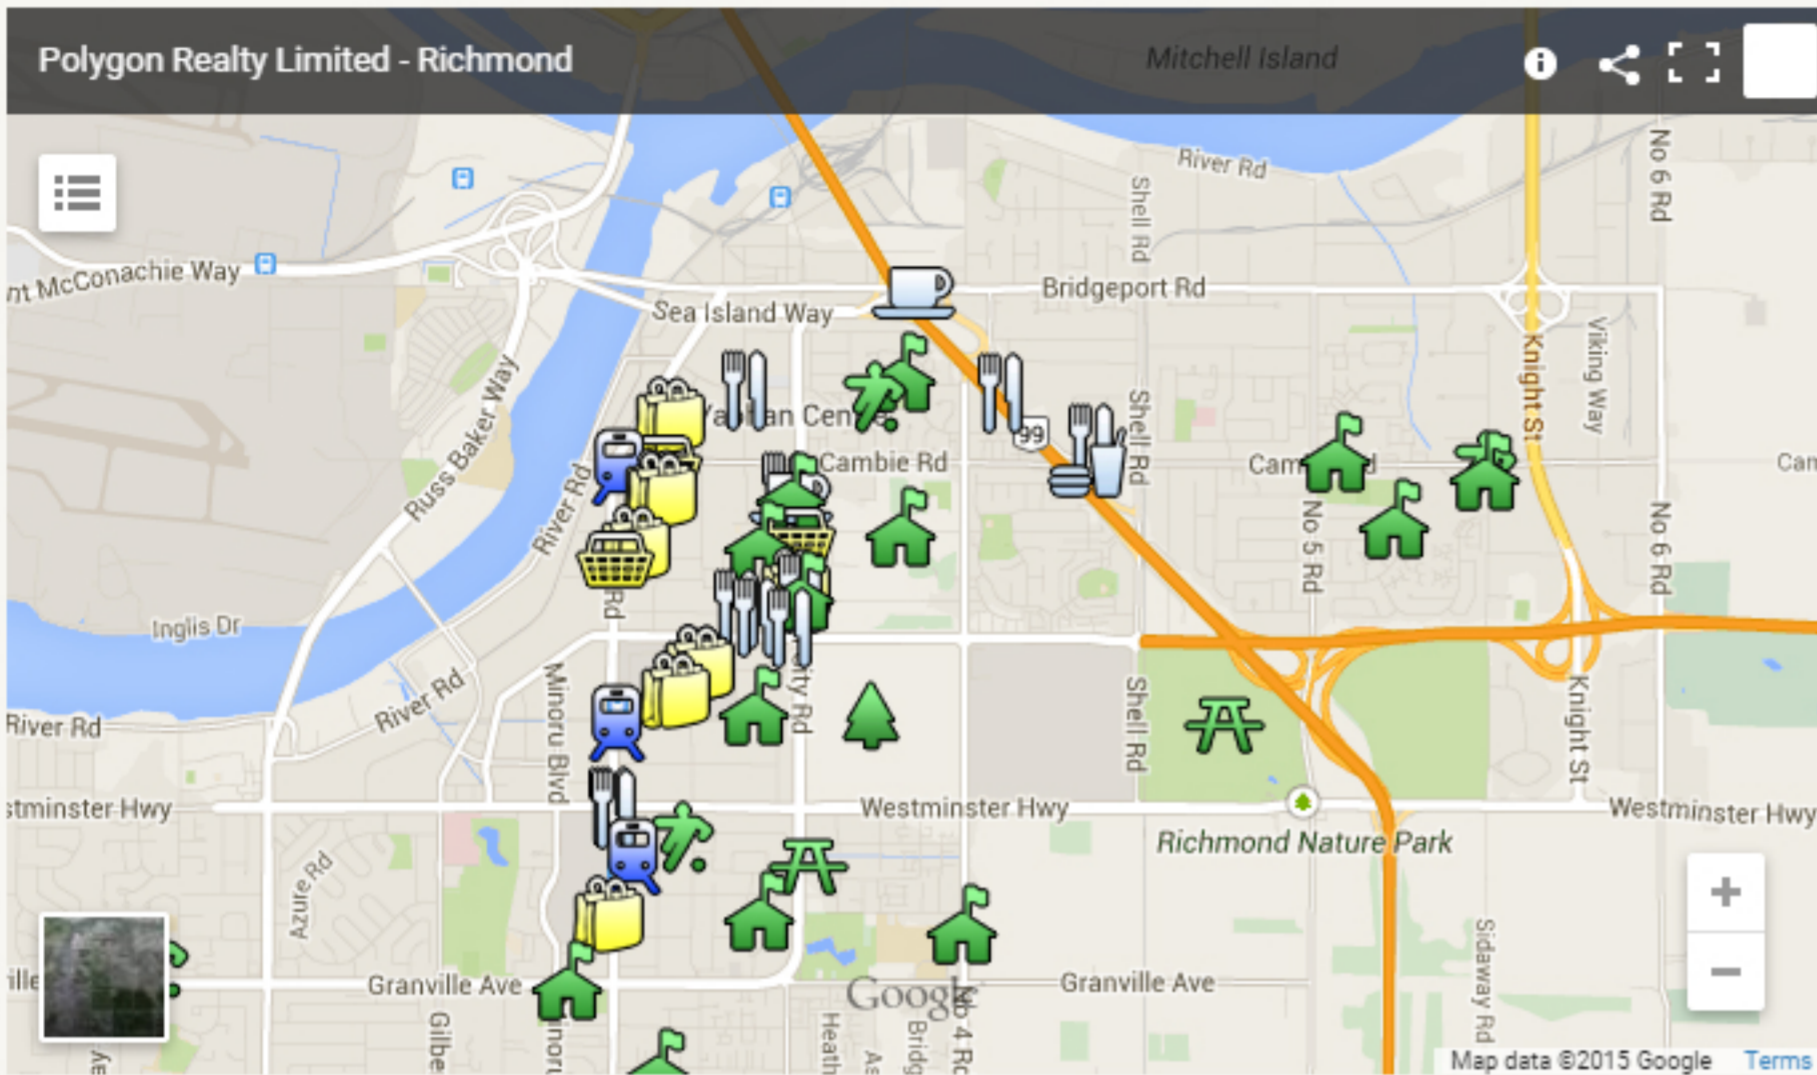

[Photo Gallery](#) | [Floor Plans](#) | [Map](#) | [Neighbourhood](#) | [News](#)

LARGE MAP

Located just 20 minutes from downtown Vancouver, the beautiful island City of Richmond is anchored between the north and south arms of the Fraser River. According to Statistics Canada, residents of Richmond have the greatest life expectancy in all of Canada – an average of 83.4 years. Home to Vancouver International Airport, the city has been rated by the Globe and Mail among the top five cities in Canada in which to do business. The continuing development of Richmond's downtown core, and the recently completed construction of the Canada Line rapid transit system and the Olympic Oval, ensures that Richmond's transformation is ongoing.

Visit the historic fishing village of Steveston. Hike along more than 75 kilometres of dikes. Shop at one of six major shopping centres. Play in one of the 90 parks in the city. Location. Accessibility. Livability. Richmond has it all.