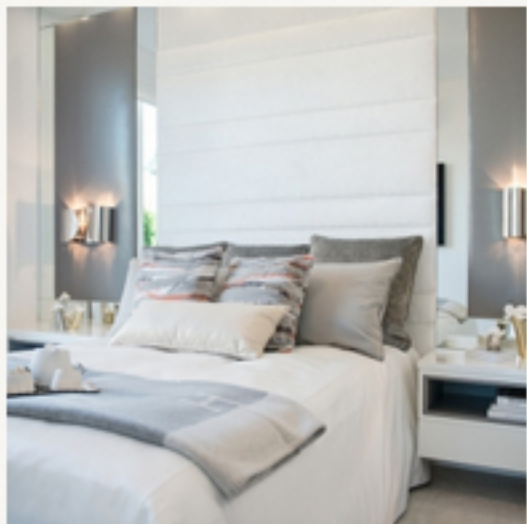

Photo Gallery

VIEW PRINTABLE VERSION | ★

EMAIL | 👍

Like 0

g+1 1

Tweet 0

Pin it

[Photo Gallery](#) | [Floor Plans](#) | [Map](#) | [Neighbourhood](#) | [News](#)

f g+1 0

f g+1 0

f g+1 0

f g+1 0

f g+1 0

f g+1 0

f g+1 0

PHASE II NOW SELLING!

Lily Liu

Sales Manager

604.278.5809

alexandracourt@polyhomes.com

Presentation Centre:

Open 12 - 5pm

(except Fridays)

REGISTER TO GET EMAIL UPDATES

By subscribing you will be among the first to receive the latest news, exclusive offers and community updates.

First name: *

Last name: *

Email: *

Phone: *

Postal code: *

☐ I'm a Realtor

☐ I would like to receive more information, which may be via electronic communication, about communities and events that may be of interest to me from the Polygon family of affiliated companies.

REGISTER | ▶

Polygon Alexandra Court Homes Ltd.