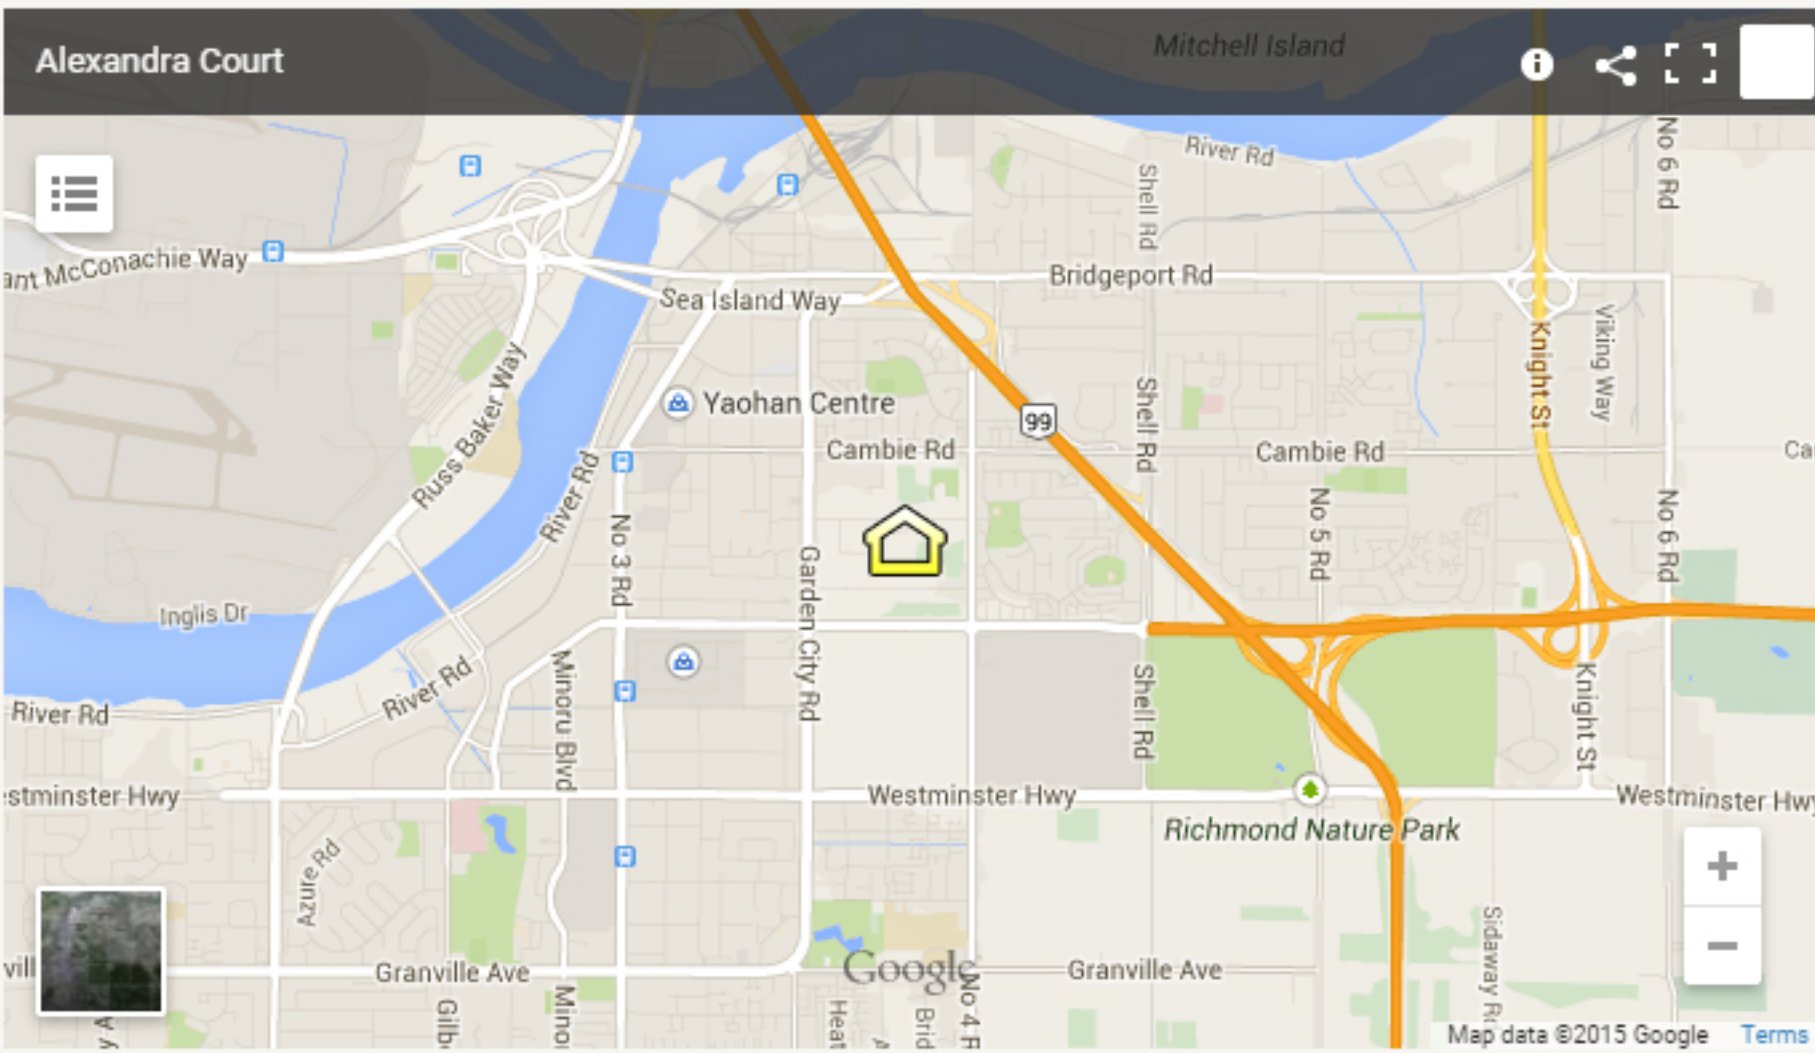

[Google Maps](#) [GO](#) | [▶](#)

[Neighbourhood](#) [GO](#) | [▶](#)

PHASE II NOW SELLING!

Lily Liu
Sales Manager
604.278.5809
alexandracourt@polyhomes.com

Presentation Centre:
Open 12 - 5pm
(except Fridays)