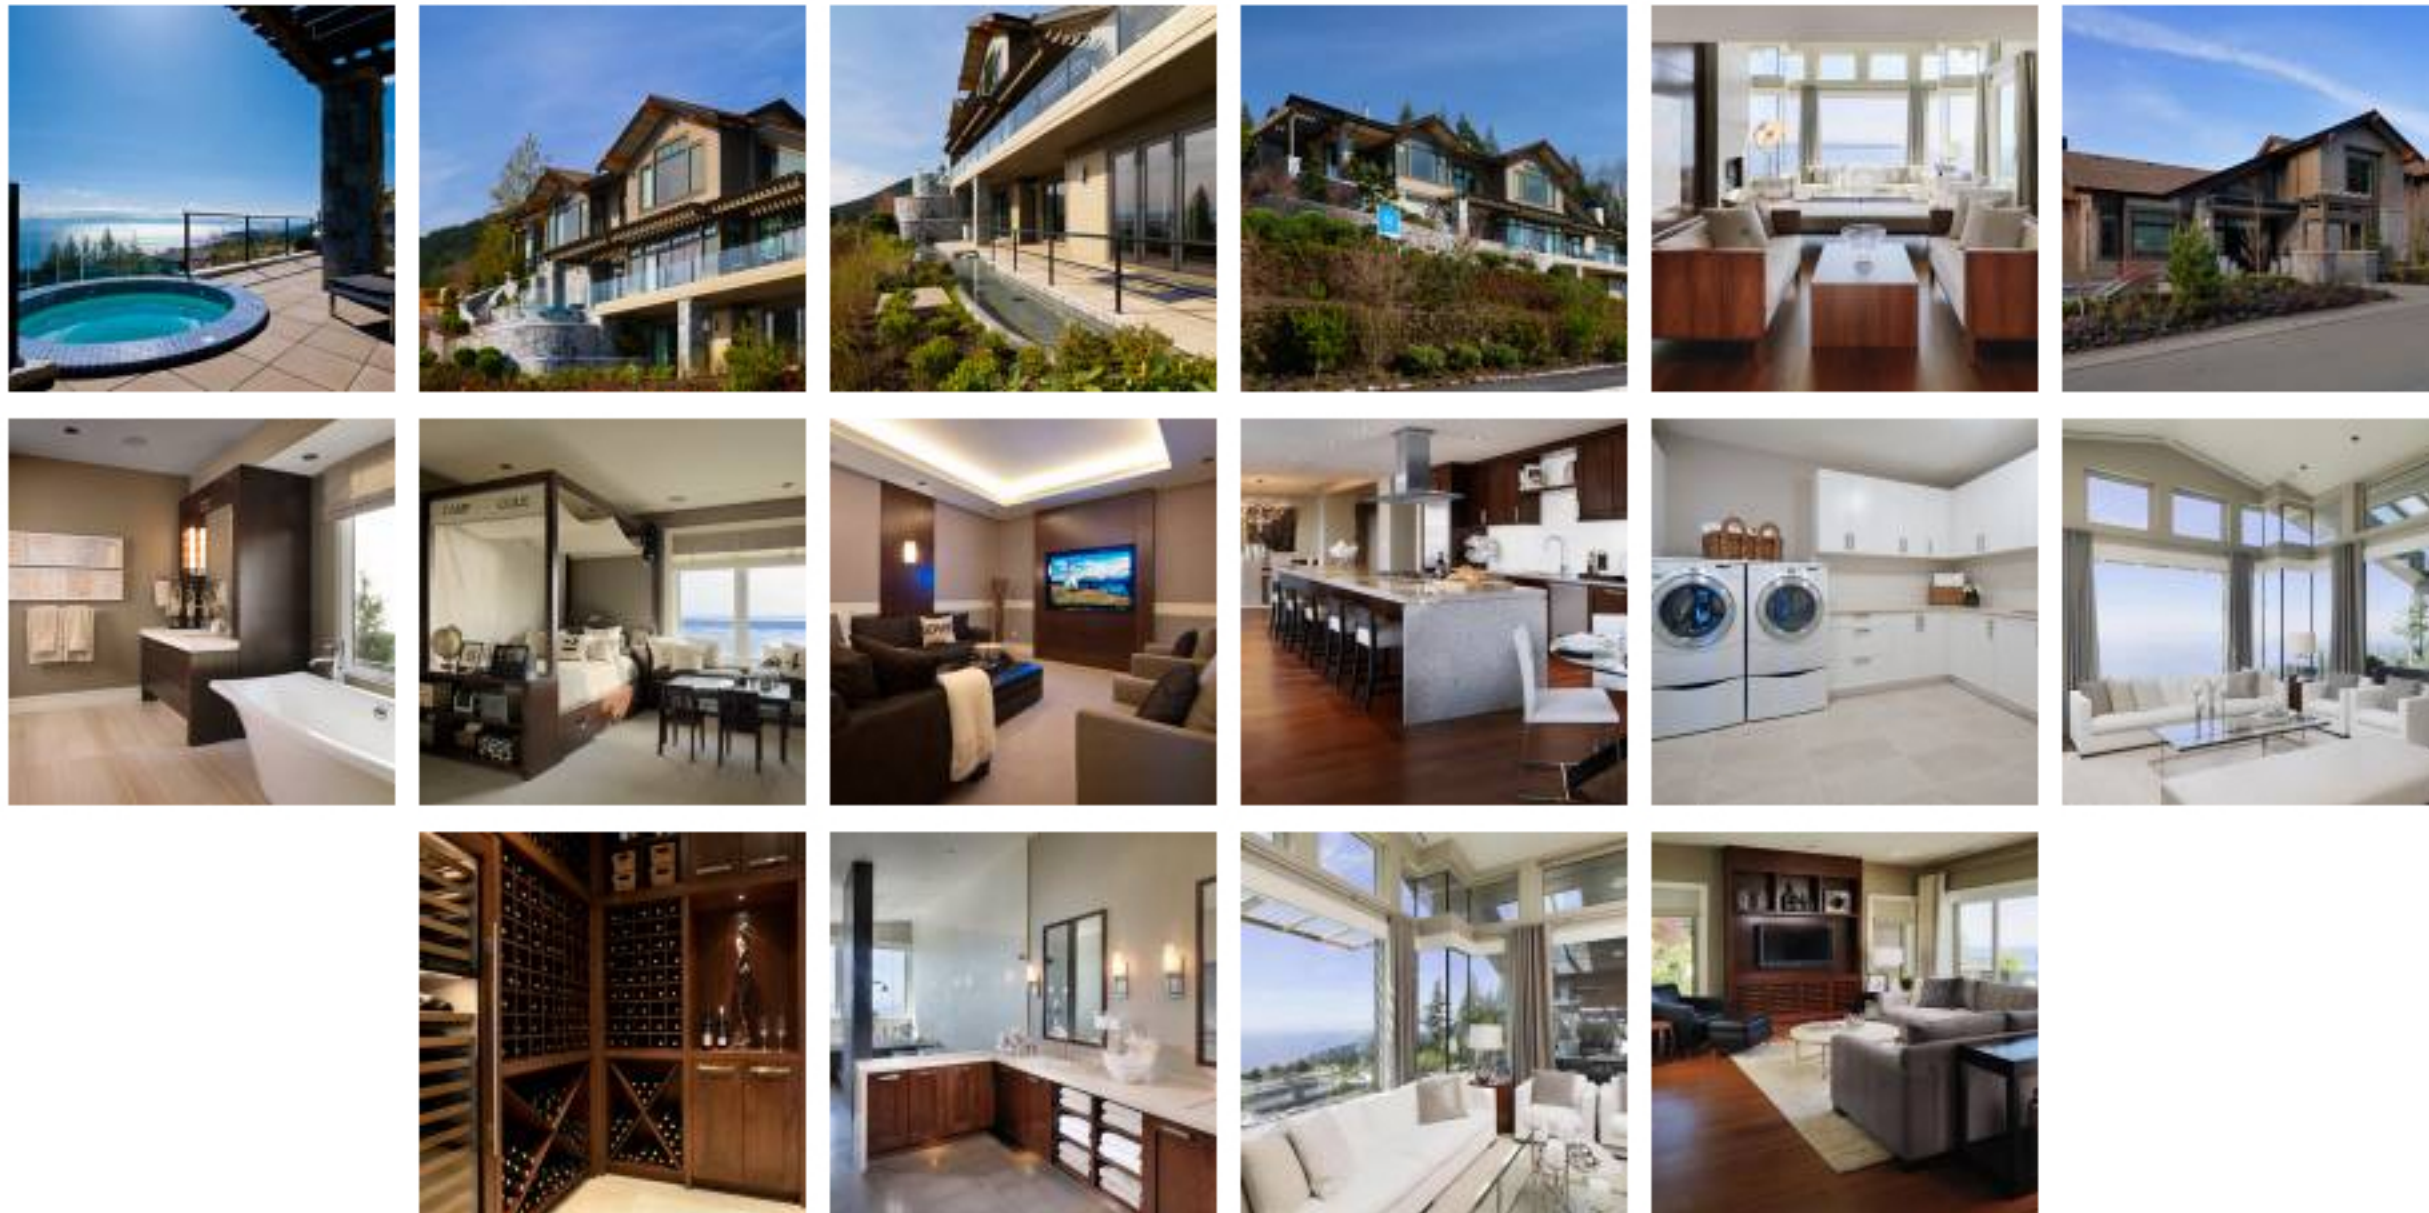

HIGHGROVE PRESENTATION CENTRE

2701 Highgrove Place, West Vancouver BC. Hours of operation are noon to 5pm daily — Closed Friday.

BC CONDOS.NET

BRITISH PACIFIC PROPERTIES

[ABOUT](#)

[COMMUNITIES](#)

[NEWS & MEDIA](#)

[INTERIORS](#)

[REGISTER NOW](#)

AT NATURE'S DOORSTEP

Whether indoors or outdoors, your relationship to nature is the defining quality of your life at HighGrove. With unprecedented access to an ancient rainforest, modern-day parks, the Pacific Ocean and an extensive trail system that can guide you to the pristine alpine meadows of Cypress Provincial Park and beyond, your sanctuary is at home, here on nature's doorstep.

[REGISTER NOW](#)

GREAT ROOM

At the centre of the home yet open to the surrounding vistas - work, play and converse within eyesight of the kitchen bar – stroll easily from an elegant entertainment space to the dining table.