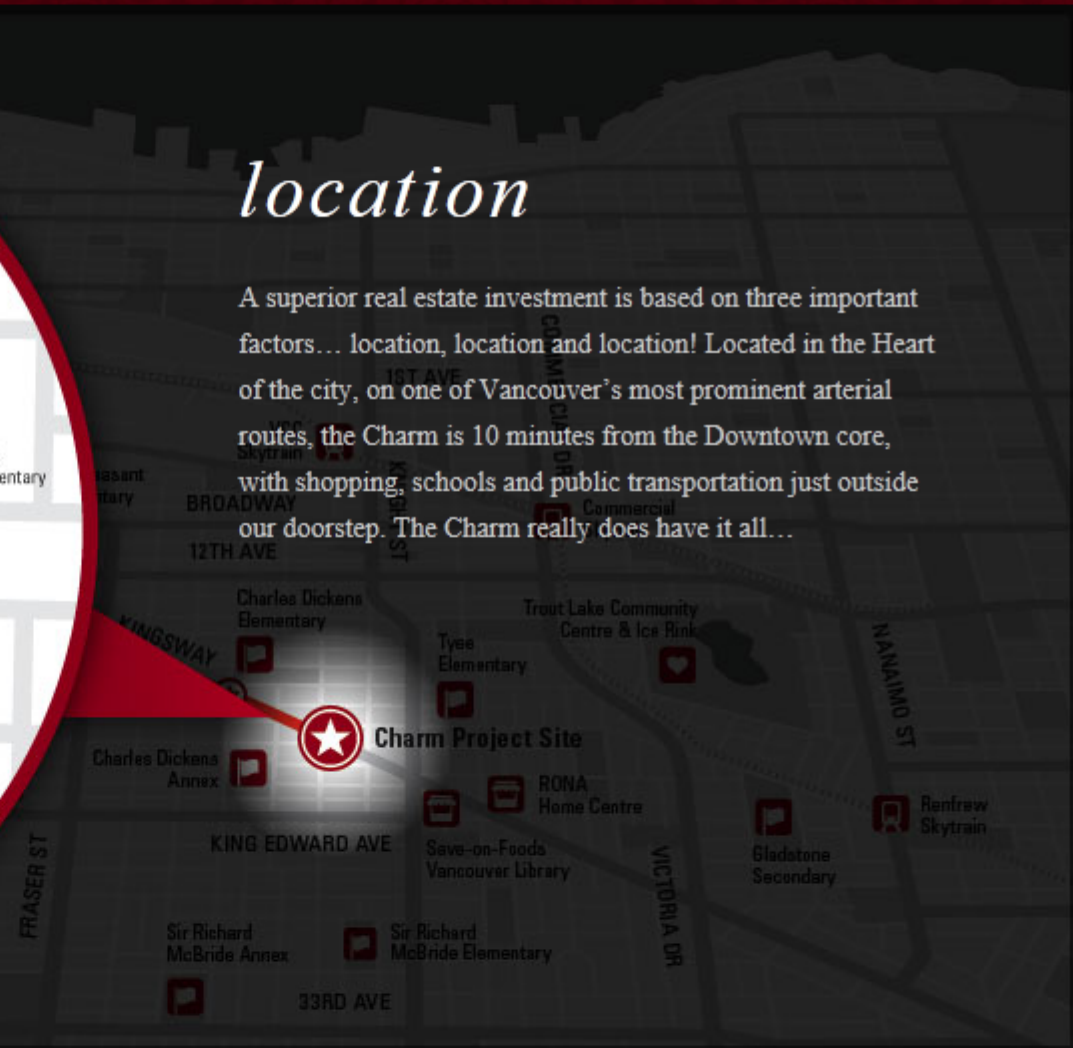

A superior real estate investment is based on three important factors... location, location and location! Located in the Heart of the city, on one of Vancouver's most prominent arterial routes, the Charm is 10 minutes from the Downtown core, with shopping, schools and public transportation just outside our doorstep. The Charm really does have it all...