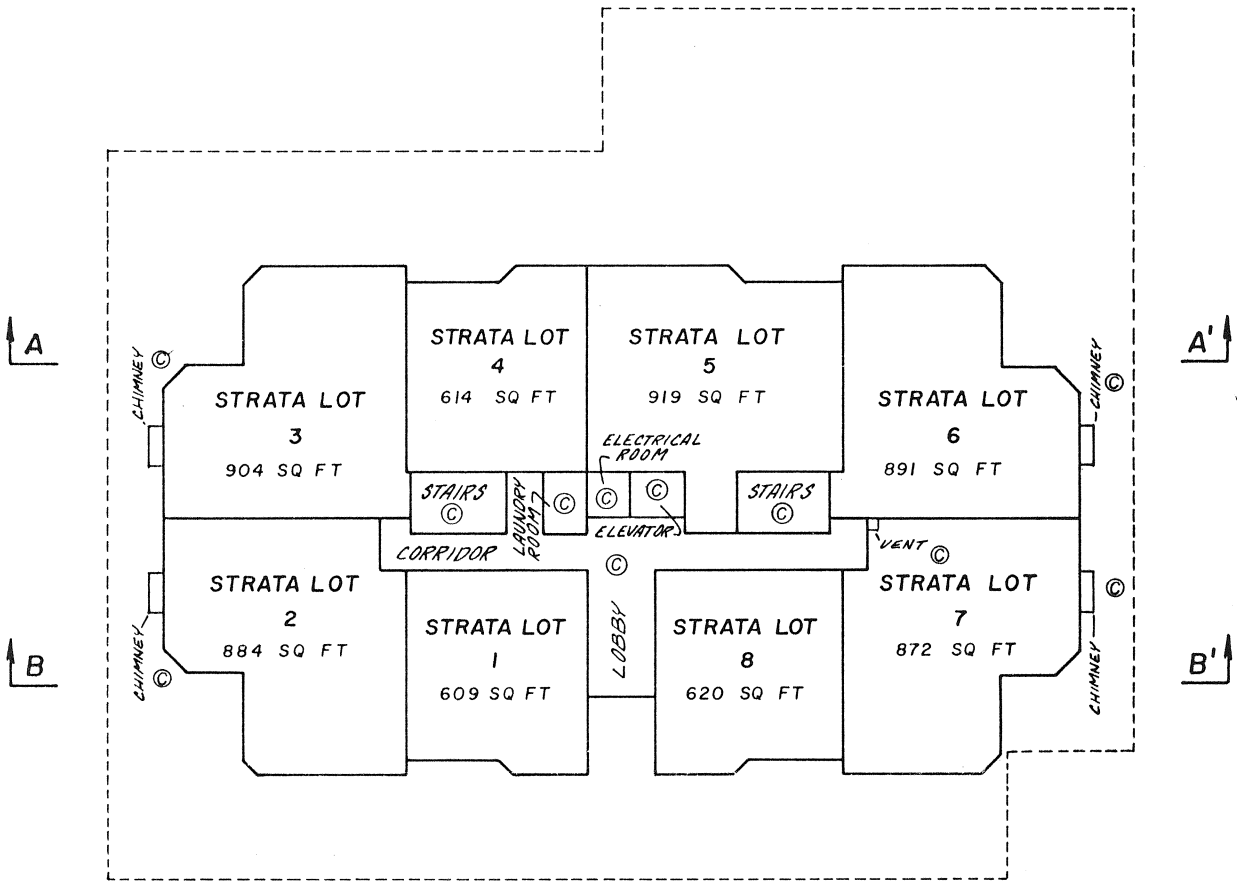

STRATA PLAN Vr 237

FIRST FLOOR

SCALE 1" = 20'

BCL 53388 MSEL

002413

16TH APRIL, 75